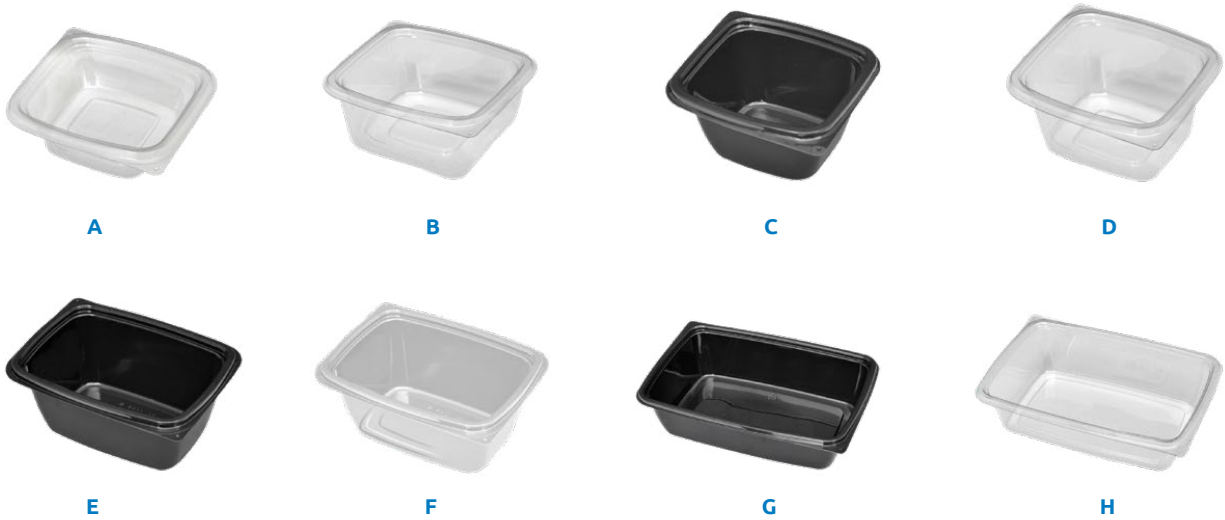

FreshServe®

Item No.	Description	Material	Color	Lngh. x Wdth. x Ht. (in.)	Case Wt. (lbs.)	Sleeve Pack	Case Pack	Cube (ft.3)	Ti x Hi	
8, 12 and 16 oz. Rectangular Containers & Matching Lid										
A	FS08P	8 oz. Container	PET	Clear	5.25 x 4.75 x 1.13	4.81	200	200	0.99	16 x 6
B	FS12P	12 oz. Container	PET	Clear	5.25 x 4.75 x 1.67	5.30	200	200	0.99	16 x 6
C	FS16BP	16 oz. Container	PET	Black	5.25 x 4.75 x 2.41	7.33	200	200	0.99	10 x 8
D	FS16P	16 oz. Container	PET	Clear	5.25 x 4.75 x 2.41	7.33	200	200	0.99	16 x 6
FS01P	Lid for 8, 12 and 16 oz. Container	PET	Clear	5.25 x 4.75 x 0.69	4.51	200	200	0.73	16 x 6	
32 oz. Rectangular Containers & Matching Lid										
E	FS32BP	32 oz. Container	PET	Black	7.13 x 5.25 x 2.75	10.73	200	200	1.26	11 x 6
F	FS32P	32 oz. Container	PET	Clear	7.13 x 5.25 x 2.75	9.99	200	200	1.26	11 x 6
FS02P	Lid for 32 oz. Container	PET	Clear	7.13 x 5.25 x 0.69	6.73	200	200	1.06	11 x 8	
64 oz. Rectangular Containers & Matching Lid										
G	FS64BP	64 oz. Container	PET	Black	10.50 x 7.13 x 2.41	20.33	200	200	2.49	5 x 6
H	FS64P	64 oz. Container	PET	Clear	10.50 x 7.13 x 2.41	21.08	200	200	2.49	5 x 6
FS03P	Lid for 64 oz. Container	PET	Clear	10.50 x 7.13 x 0.69	13.65	200	200	1.97	5 x 6