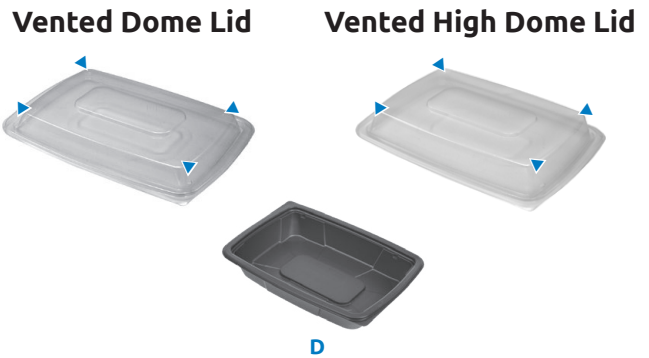

Large Entrée Containers

Item No.	Description	Material	Color	Lngth. x Wdth. x Ht. (in.)	Case Wt. (lbs.)	Sleeve Pack	Case Pack	Cube (ft.3)	Ti x Hi	
Small Entrée Containers & Matching Lid										
A	CT784-1024	24 oz. Base	MFPP	Black	10.30 x 7.15 x 1.30	17.44	60	240	3.44	5 x 5
B	CT784-1032	32 oz. Base	MFPP	Black	10.30 x 7.15 x 1.62	21.00	60	240	3.44	5 x 5
C	CT784-1048	48 oz. Base	MFPP	Black	10.30 x 7.15 x 2.26	23.47	60	240	3.63	5 x 5
PL284-1014H3	Vented Dome Lid	PP	Clear	10.30 x 7.15 x 1.14	12.22	240	240	2.73	5 x 6	
Large Entrée Containers & Matching Lids										
CT584-1154	54 oz. Base	MFPP	White	11.40 x 8.15 x 2.00	24.10	60	240	4.49	4 x 5	
D	CT784-1154	54 oz. Base	MFPP	Black	11.40 x 8.15 x 2.00	24.10	60	240	4.49	4 x 5
PL284-1114H3	Vented Dome Lid	PP	Clear	11.40 x 8.15 x 1.14	15.34	60	240	3.78	5 x 5	
PL284-1124H3	Vented High Dome Lid	PP	Clear	11.40 x 8.15 x 1.54	17.47	60	240	3.78	5 x 5