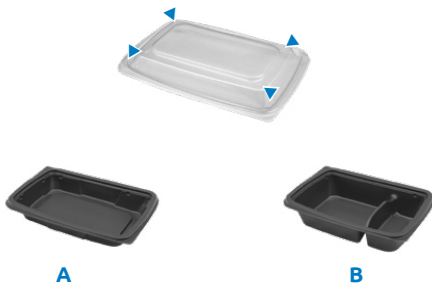

Rectangular Lids

Small Entrée Containers Vented Lid