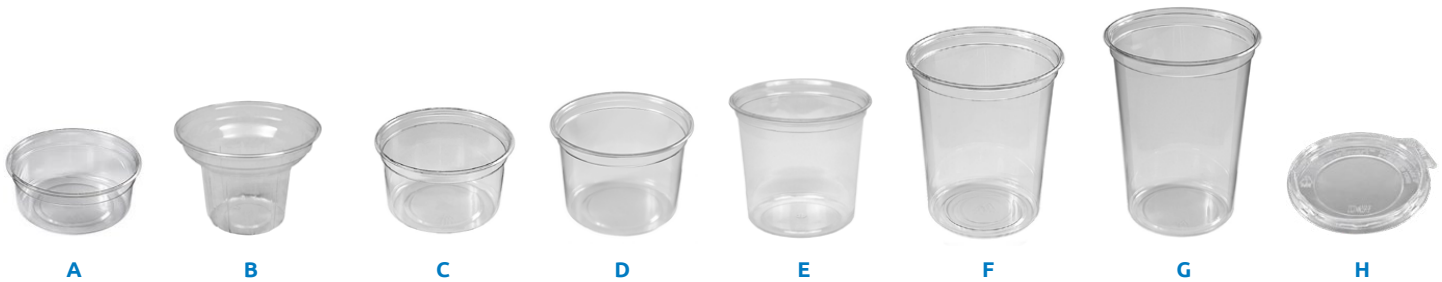

Round Containers

4.6" Round FreshServe® Containers

Round Lids

SecureTab® Lid for 4.6" Round FreshServe® Containers

Item No.	Description	Color	Dia. x Ht. (in.)	Case Wt. (lbs.)	Sleeve Pack	Case Pack	Cube (ft.3)	Ti x Hi
4.6" Round FreshServe® Containers & Matching Tamper-Evident Lid								
A	RD8C1	8 oz. Container	Clear	4.60 x 1.80	16.04	30	750	4.27 6 x 4
B	RDOB	8 oz. Car Cup	Clear	4.60 x 3.10	13.46	25	500	3.29 4 x 7
C	RD12C1	12 oz. Container	Clear	4.60 x 2.50	20.29	30	750	4.27 6 x 4
D	RD16B1	16 oz. Container	Clear	4.60 x 3.00	28.53	30	750	4.29 4 x 5
E	RD24B1	24 oz. Container	Clear	4.60 x 4.30	22.43	25	500	3.42 6 x 5
F	RD28B1	28 oz. Container	Clear	4.60 x 4.90	23.88	25	500	3.42 6 x 5
G	RD32B1	32 oz. Container	Clear	4.60 x 5.60	24.77	25	500	3.42 6 x 5
H	RDIFTR-1	SecureTab® Lid for FreshServe® Round Containers	Clear	4.86 x 0.50	8.75	50	500	2.81 8 x 5