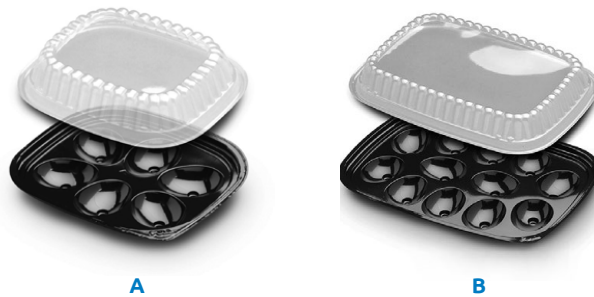

Egg Trays, Lids & Combos

A

B

Item No.	Description	Material	Color	Dia. x Ht. (in.)	Case Wt. (lbs.)	Sleeve Pack	Case Pack	Cube (ft.3)	Ti x Hi
Round Tray, Lid & Combo									
4134	24-Comp. Egg Tray	PET	Black	12.50 x 1.20	11.69	80	80	2.64	4 x 5
4135	Lid for 24-Comp. Egg Tray	PET	Clear	12.72 x 1.35	18.85	160	160	5.42	3 x 5
1296	24-Comp. Egg Tray w/ Ring Lid	PET	Clear	15.25 x 1.35	11.84	30	30	2.80	6 x 5

Item No.	Description	Material	Color	Lngh. x Wdth. x Ht. (in.)	Case Wt. (lbs.)	Sleeve Pack	Case Pack	Cube (ft.3)	Ti x Hi
Rectangular Tray/Lid Combos									
I15PC	6-Comp. Egg Tray w/ Scalloped Dome	PET	Clear/ Clear	6.88 x 5.88 x 2.38	19.91	416	416	2.71	6 x 6
I15-1C	6-Comp. Egg Tray w/ Scalloped Dome	PS	Clear/ Clear	6.88 x 5.88 x 2.38	19.37	104	416	2.71	6 x 6
A I15P	6-Comp. Egg Tray w/ Scalloped Dome	PET	Black/ Clear	6.88 x 5.88 x 2.38	19.91	416	416	2.71	6 x 6
B I51P	12-Comp. Egg Tray w/ Scalloped Dome	PET	Black/ Clear	10.19 x 7.38 x 2.38	29.82	82	328	4.44	6 x 4
I51PC	12-Comp. Egg Tray w/ Scalloped Dome	PET	Clear/ Clear	8.20 x 4.00 x 1.25	29.82	82	328	4.44	6 x 4