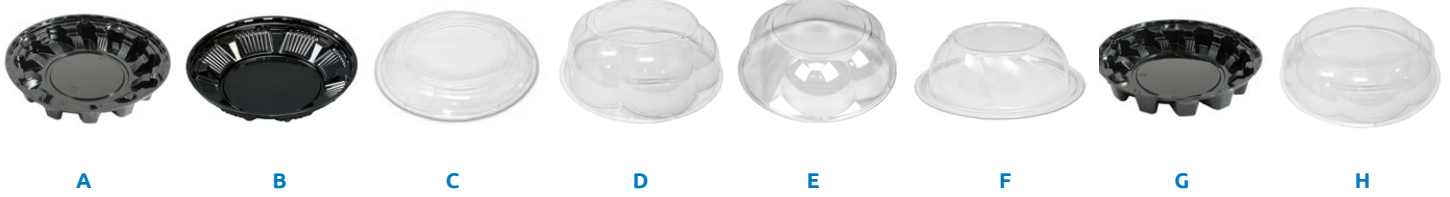

Pie Bases & Domes
Sold Separately

Pie Bases & Domes
Sold Separately

Item No.	Description	Style	Material	Color	Dia. (in.) x Ht.	Case Wt. (lbs.)	Sleeve Pack	Case Pack	Cube (ft.3)	Ti x Hi

Pie Bases & Interchangeable Domes for 8" Pies

A	48800028	Pie Base		PET	Black	9.18 x 1.47	22.06	70	280	3.92	4 x 5
B	PP9D8	Pie Base		PET	Black	9.22 x 1.70	16.20	60	240	5.71	4 x 4
C	47810028	Low Pie Saver Dome		PET	Clear	8.85 x 1.12	15.57	280	280	2.42	8 x 5
D	47828028	High Scalloped Pie Saver Dome		PET	Clear	8.85 x 2.83	19.36	280	280	3.06	6 x 5
E	47828128	High Scalloped Pie Saver Dome w/ Panel		PET	Clear	8.85 x 2.83	20.80	35	280	3.21	6 x 5
F	CVP9250K	High Pie Saver Dome		PET	Clear	8.88 x 2.60	23.92	75	300	4.46	4 x 5
	37029591	Low Fluted Pie Dome		PS	Clear	9.02 x 1.27	71.30	45	1890	29.96	1 x 1

Pie Bases & Interchangeable Domes for 9" Pies

G	48900028	Pie Base		PET	Black	10.13 x 1.62	24.73	280	280	4.59	4 x 5
	37010691	Low Fluted Pie Dome w/ Deep Top indentation		PS	Clear	9.65 x 1.16	119.76	150	2850	29.96	1 x 1
	37010891	Low Fluted Pie Dome w/ Shallow Top indentation, Bulk Pack		PS	Clear	9.65 x 1.12	83.74	100	1900	29.96	1 x 1
H	47925028	High Scalloped Pie Saver Dome		PET	Clear	9.69 x 2.50	22.00	280	280	3.60	4 x 6
	47910028	Low Pie Saver Dome		PET	Clear	9.69 x 2.25	29.00	70	280	3.63	4 x 6

Crust Saver Dome

	47023950	Inverted Crust Saver for Aluminum		PET	Clear	8.75 x 1.22	21.45	250	500	1.55	10 x 5