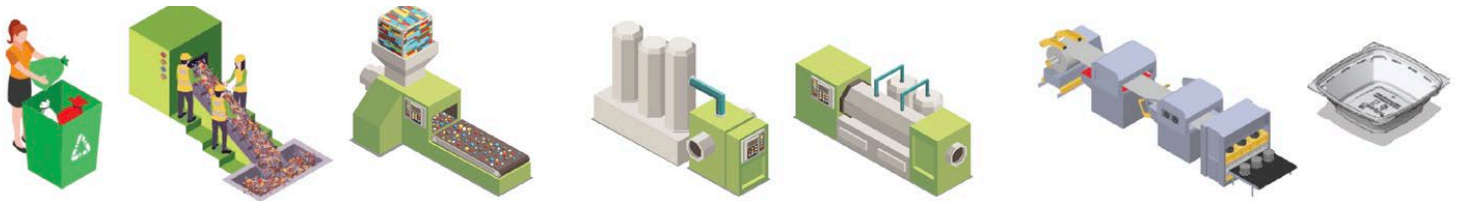

Post-Consumer PET Overview

1: D&W's sophisticated contaminant removal system allows a broader range of post consumer PET to be utilized as input into their manufacturing process.

2: With all contaminants removed during extrusion, the result is a PET sheet free from all impurities and ready for thermoforming.

3: D&W's final output is crystal clear PET packaging that can be made with 50% PCR without sacrificing optics.

D&W's extrusion process utilizes a state-of-the-art Extrusion System, allowing us to take non-FDA grade recycled PET and turn it into high quality FDA approved food packaging.

What does this mean for our customers?

- Premium quality sheet with fewer imperfections than others in the market
- Clear PET packaging, with superior optics
- Higher utilization of recycled PET that would have otherwise gone to the landfill
- Better security of supply vs. the competition since our contamination removal system allows for a broader range of input materials