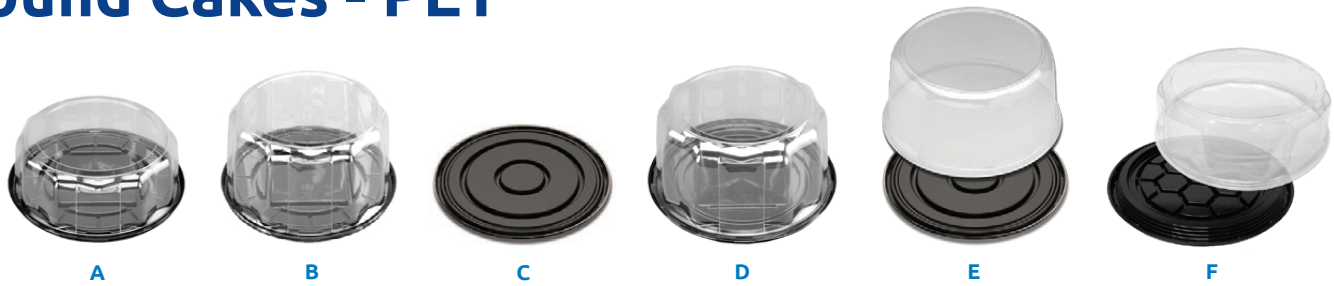

Round Cakes - PET

Item No.	Description	Base Style	Material	Color	Dia. (in.) x Ht. (in.)	Case Wt. (lbs.)	Sleeve Pack	Case Pack	Cube (ft.3)	Ti x Hi	
Base/Dome Combos for 8.5" Cakes											
	CP-1025350C1	Cake Base w/ Low Scalloped Dome	3	PET	Black/Clear	10.38 x 3.50	21.50	100	100	5.41	4 x 5
A	CP-1025350NFC1	Cake Base w/ Low Scalloped Dome	3	PET	Black/Clear	10.38 x 3.70	17.93	100	100	5.47	4 x 5
	CP-1025350NFC1R	Cake Base w/ Low Scalloped Dome	3	PET	Clear/Clear	10.38 x 3.70	17.93	100	100	5.47	4 x 5
B	CP-1025525NFC1	Cake Base w/ High Scalloped Dome	3	PET	Black/Clear	10.38 x 5.40	20.54	100	100	5.47	4 x 5
	CP-1025525NFC1R	Cake Base w/ High Scalloped Dome	3	PET	Clear/Clear	10.38 x 5.40	20.54	100	100	5.47	4 x 5
	CP-1025725SB1	Cake Base w/ Extra High Scalloped Dome	3	PET	Black/Clear	10.38 x 7.25	14.09	50	50	3.23	8 x 4
	CP-1025725SCLR	Cake Base w/ Extra High Scalloped Dome	3	PET	Clear/Clear	10.38 x 7.25	14.09	50	50	2.83	8 x 4
Base, Dome and Combos for 9" Cakes											
C	DCB40P	Cake Base	4	PET	Black	11.56 x 0.37	17.29	200	200	5.00	6 x 3
	DCD45P	5.25" High Scalloped Dome	-	PET	Clear	11.20 x 5.27	16.97	80	80	3.59	6 x 4
D	CP-1075550	Cake Base w/ High Scalloped Dome	5	PET	Black/Clear	11.10 x 5.50	12.05	25	50	2.96	6 x 6
	CP-1075550CLR	Cake Base w/ High Scalloped Dome	5	PET	Clear/Clear	11.10 x 5.50	12.05	25	50	2.96	6 x 6
	CP-1075600CLR	Cake Base w/ Extra High Scalloped Dome	5	PET	Clear	11.10 x 6.16	12.00	50	50	2.79	6 x 6
E	DC46P	Cake Base w/ Medium High Scalloped Dome	4	PET	Black/Clear	11.56 x 5.30	15.74	50	50	3.89	6 x 4
Base/Dome Combos for 10" Cakes											
	CP-CVC12450	Cake Base w/ Low Scalloped Dome	6	PET	Black/Clear	12.25 x 4.57	19.00	30	60	4.20	6 x 2
F	CP-CVC12350	Cheesecake Base Scalloped Dome	6	PET	Black/Clear	12.25 x 3.35	18.59	60	60	3.89	6 x 2
	CP-CVC12350P1	Cheesecake Base w/3.5" Scalloped Dome	6	PET	Black/Clear	12.25 x 3.35	18.59	60	60	4.20	6 x 2