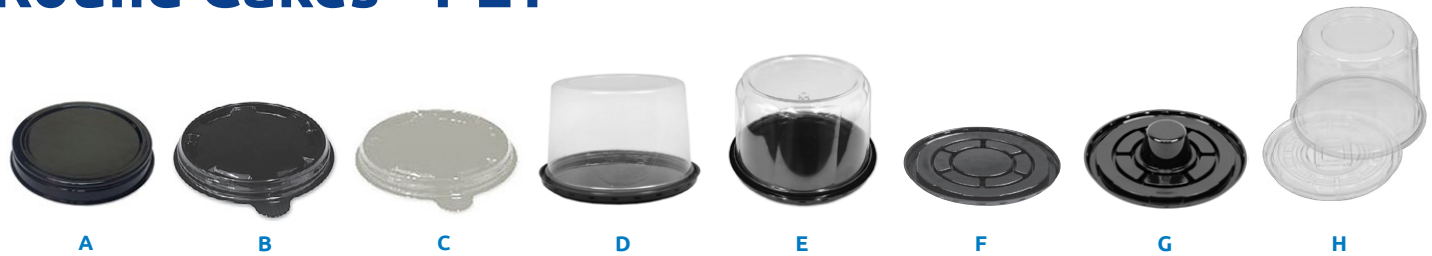

Round Cakes - PET

Item No.	Description	Base Style	Material	Color	Dia. (in.) x Ht. (in.)	Case Wt. (lbs.)	Sleeve Pack	Case Pack	Cube (ft.3)	Ti x Hi

Single Serve Cake Bases & Domes

A	4507	Cheesecake Base	–	PET	Black	3.50 x 0.50	7.04	50	1000	1.83	8 x 5
B	4524	Cake Base	–	PET	Black	3.75 x 0.42	4.95	500	500	1.07	12 x 7
C	4530	Cake Base	–	PET	Clear	3.80 x 0.42	5.38	500	500	1.06	12 x 8
	4886	Fluted Dome	–	PET	Clear	3.43 x 2.09	10.16	1000	1000	1.83	8 x 5
	4523	Smoothwall Dome	–	PET	Clear	3.75 x 2.95	13.77	500	500	1.81	10 x 5

Combos for 5" Cakes

D	1754	Cake Base w/ High Smoothwall Dome	1	PET	Black/Clear	7.00 x 4.50	12.46	100	100	2.65	6 x 6
	1811	Cake Base w/ High Smoothwall Dome	1	PET	Clear/Clear	7.00 x 4.50	12.46	100	100	2.65	6 x 6
	1793CLR	Cake Base w/ High Scalloped Dome	1	PET	Clear/Clear	7.00 x 4.30	18.00	150	150	3.94	6 x 4
E	1793	Cake Base w/ High Scalloped Dome	1	PET	Black/Clear	7.00 x 4.30	18.00	150	150	3.94	6 x 4

Bases, Domes and Combos for 6" Cakes

F	4463	Cake Base	2	PET	Black	7.88 x 0.44	10.96	55	220	2.33	6 x 5
G	4443-1	Bundt Cake Base w/1.5" Cone	2	PET	Black	7.84 x 1.87	11.20	55	220	2.33	6 x 5
	4819-1	Bundt Cake Base w/0.75" Cone	2	PET	Black	7.84 x 1.12	11.20	55	220	2.33	6 x 5
	4854-1	Medium High Scalloped Dome	–	PET	Clear	7.53 x 3.34	16.60	55	220	3.17	5 x 6
	4828	Medium High Scalloped Dome	–	PET	Clear	7.53 x 3.74	17.50	55	220	2.68	5 x 6
H	PC-8550CLR	Cake Base w/ High Scalloped Dome	3	PET	Clear/Clear	8.00 x 5.50	15.00	22	88	3.71	4 x 5
	PC-8550	Cake Base w/ High Scalloped Dome	–	PET	Clear	8.00 x 5.50	15.00	22	88	3.71	4 x 5