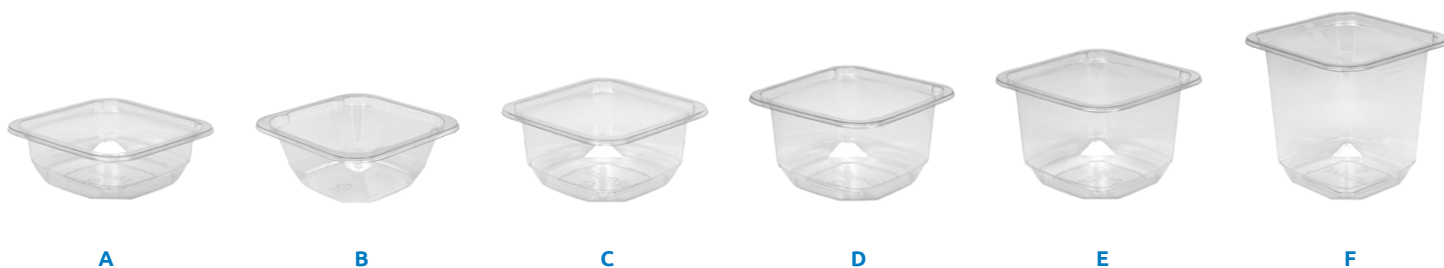

FreshServe®

Seals in freshness, maximizing shelf life ▶

Ultra clear containers ▶ and lids enhance merchandising

◀ Broad range of sizes to fit multiple applications

Square shape and stackability maximizes shelf utilization

Square Lids

Square Lid, Inside Fit

Square Lid, Outside Fit

Square Lid, Inside/Outside Fit

FreshServe®

Item No.	Description	Material	Color	Lngh. x Wdth. x Ht. (in.)	Case Wt. (lbs.)	Sleeve Pack	Case Pack	Cube (ft.3)	Ti x Hi		
Wide Flange Square Containers & Matching Lids											
A	SD8FC1		8 oz. Container	PET	Clear	4.50 x 4.50 x 1.50	14.99	50	750	3.11	5 x 6
A	SD8FPLAC1		8 oz. Container	PLA	Clear	4.50 x 4.50 x 1.50	14.34	50	750	3.20	5 x 7
B	SD8FT		8 oz. Container w/ Taper	PET	Clear	4.50 x 4.50 x 1.50	10.23	50	500	1.93	8 x 5
C	SD12FC1		12 oz. Container	PET	Clear	4.50 x 4.50 x 2.00	17.96	50	750	2.87	5 x 7
C	SD12FPLAC1		12 oz. Container	PLA	Clear	4.50 x 4.50 x 2.00	15.87	50	750	2.91	5 x 7
D	SD14F		14 oz. Container	PET	Clear	4.50 x 4.50 x 2.50	21.36	50	750	2.87	5 x 7
E	SD16FC1		16 oz. Container	PET	Clear	4.50 x 4.50 x 3.00	22.66	30	750	3.65	6 x 3
E	SD16FPLAC1		16 oz. Container	PLA	Clear	4.50 x 4.50 x 3.00	18.53	30	750	3.65	6 x 4
F	SD24F		24 oz. Container	PET	Clear	4.50 x 4.50 x 4.20	20.90	50	500	3.23	6 x 5
	SDOFLDC1		Outside Fit Lid	PET	Clear	4.67 x 4.67 x 0.80	24.09	60	1500	5.83	4 x 4
	SDOFHPG1		Outside Fit Lid	PET	Clear	4.67 x 4.67 x 0.80	18.81	50	1000	4.51	5 x 5
	SDOFPLAC1		Outside Fit Lid	PLA	Clear	4.67 x 4.67 x 0.63	22.34	60	1500	5.83	4 x 4