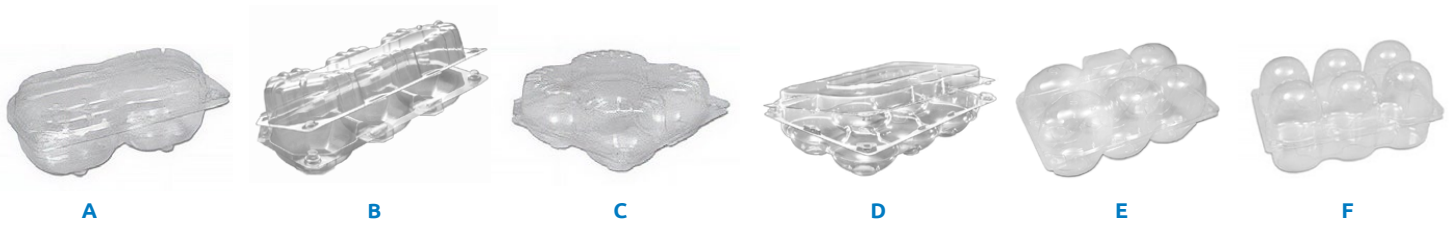

Bubble Clamshells

Item No.	Description	Material	Color	Lngh. x Wdth. x Ht. (in.)	Case Wt. (lbs.)	Sleeve Pack	Case Pack	Cube (ft.3)	Ti x Hi	
Bubble Clamshells – Vented										
A	1417	2 ct. Tomato (66 Size), Rim-Vented w/ Slot Vents	PET	Clear	7.00 x 3.75 x 2.88	24.64	510	510	4.26	4 x 6
B	1213	3 ct. Tomato (66 size), Rim-Vented	PET	Clear	9.50 x 3.70 x 2.85	30.00	600	600	4.18	4 x 6
	1034	4 ct. Tomato (67 Size) w/ 4 Round Top Vents	PET	Clear	6.00 x 5.88 x 2.65	30.10	500	500	5.58	4 x 5
C	1035	4 ct. Tomato (66 Size) w/ Round Top and 4 Round Bottom Vents	PET	Clear	6.38 x 6.38 x 2.85	32.21	500	500	4.18	4 x 6
	1111	4 ct. Tomato (66 Size) w/ Round Top and 4 Round Bottom Vents	PET	Clear	6.38 x 6.38 x 2.85	33.00	500	500	5.02	6 x 3
	1165	6 ct. Tomato (66 Size), Rim-Vented	PET	Clear	9.50 x 6.50 x 3.00	24.31	250	250	4.18	4 x 6
	1090	8 ct. Tomato (66 Size), Rim-Vented	PET	Clear	12.25 x 6.45 x 2.87	36.00	250	250	5.51	6 x 3
D	1249	6 ct. Produce w/ 8 Top Vent Holes	PET	Clear	11.00 x 7.15 x 3.00	28.28	200	200	4.26	4 x 6
E	1332	6 ct. Mango w/ Top Vent Holes and Rim Venting	PET	Clear	11.00 x 7.10 x 5.00	31.35	170	170	4.20	4 x 6
F	1510	6 ct. Mango, Rim-vented	PET	Clear	9.50 x 5.70 x 5.00	30.40	250	250	4.18	4 x 6
Bubble Clamshells – Non-vented										
	46033020	2 ct. Mini Lettuce	PET	Clear	11.67 x 9.59 x 4.52	16.17	2	200	2.59	7 x 4
	1234	4 ct. Tomato (66 Size)	PET	Clear	6.38 x 6.38 x 2.85	33.00	500	500	5.02	4 x 6
	1283	4 ct. Tomato (66 Size)	PET	Clear	6.38 x 6.38 x 2.85	33.00	500	500	5.01	6 x 3
	1126	6 ct. Kiwi	PET	Clear	6.47 x 6.37 x 2.30	26.00	400	400	5.02	6 x 3
	1036	8 ct. Kiwi	PET	Clear	6.49 x 6.40 x 2.71	31.00	500	500	5.02	6 x 3
	1631	8 ct. Apple	PET	Clear	14.50 x 7.50 x 3.50	46.50	170	170	5.12	6 x 3