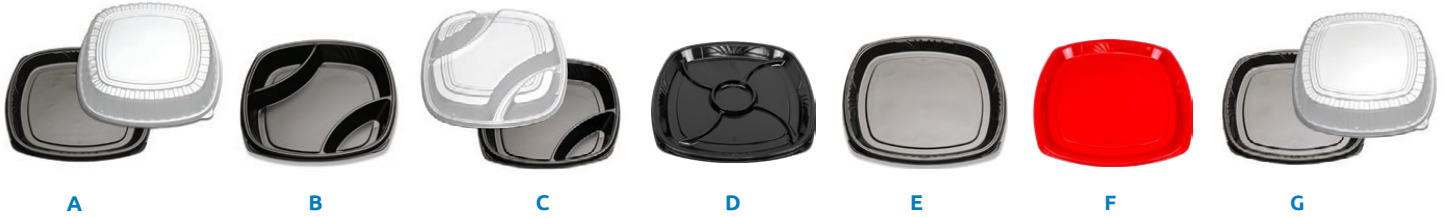

Forum® Catering

Item No.	Description	Material	Color	Lngh. x Wdth. x Ht. (in.)	Case Wt. (lbs.)	Sleeve Pack	Case Pack	Cube (ft.3)	Ti x Hi	
Forum® 16" Base & Lid Combo										
A	BP713-169CP	96 oz. Shallow Base & High Dome Lid	HIPS/OPS	High Gloss Black/Clear	16.40 x 16.40 x 4.10	12.15	25	25	3.53	4 x 5
Forum® 16" 3-Comp. Bases & Combo*										
B	CF723-163-1	186 oz. 3-Comp. Deep Base	C-Fine	Black	16.40 x 16.40 x 2.36	17.56	20	40	3.90	4 x 5
B	CF723-163	186 oz. 3-Comp. Deep Base	C-Fine	Black	16.40 x 16.40 x 2.36	21.56	20	40	3.90	4 x 5
C	CF723-1693CP	186 oz. 3-Comp. Deep Base & Low Dome Lid	C-Fine/OPS	Black/Clear	16.40 x 16.40 x 2.48	15.32	25	25	3.99	4 x 5
Forum® 16" 5-Comp. Bases*										
D	BP713-164-1	80 oz. 5-Comp. Shallow Base	HIPS	High Gloss Black	16.40 x 16.42 x 1.25	15.90	25	50	3.53	4 x 5
D	BP713-164	80 oz. 5-Comp. Shallow Base	HIPS	High Gloss Black	16.40 x 16.40 x 1.25	13.60	20	40	3.90	4 x 5
Forum® 18" Bases, Lids & Combo										
E	BP713-180-1	128 oz. Shallow Base	HIPS	High Gloss Black	18.00 x 18.00 x 1.25	27.28	30	60	5.01	4 x 5
F	HIR13-180	128 oz. Shallow Base	HIPS	High Gloss Red	18.00 x 18.00 x 1.25	23.10	50	50	4.06	4 x 5
F	HIR13-180-1	128 oz. Shallow Base	HIPS	High Gloss Red	18.00 x 18.00 x 1.25	27.68	30	60	5.01	4 x 5
	CL213-180-1	Low Dome Lid	OPS	Clear	18.00 x 18.00 x 1.65	11.48	30	60	4.60	4 x 5
	CL213-185-1	Medium High Dome Lid	OPS	Clear	18.00 x 18.00 x 2.65	11.42	30	60	5.01	4 x 5
	CL213-189-1	High Dome Lid	OPS	Clear	18.00 x 18.00 x 3.66	11.58	30	60	5.01	4 x 5
G	BP713-189CP	128 oz. Shallow Base w/High Dome Lid	HIPS/OPS	High Gloss Black/Clear	18.00x 18.00 x 3.27	16.99	25	25	4.31	4 x 5

Refer to page 50 to learn more about C-Fine®

*Multi-compartment lids only work with multi-compartment bases, whereas single compartment lids work with all bases