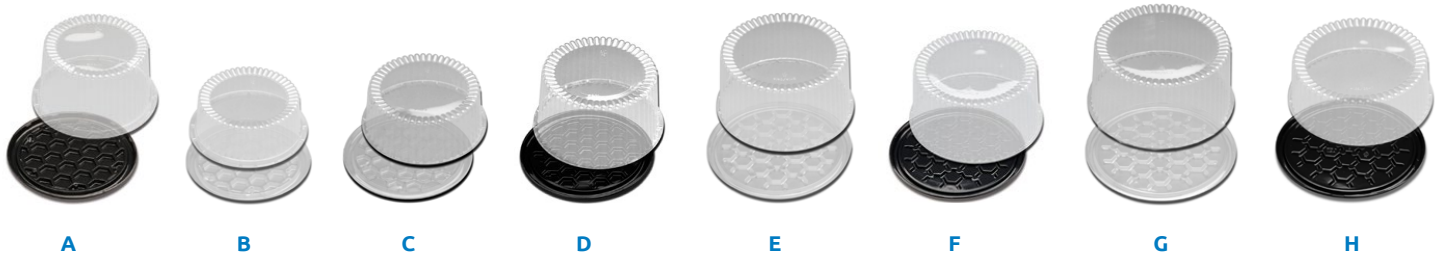

Round Cakes - OPS

Item No.	Description	Base Style	Material	Color	Dia. (in.) x Ht. (in.)	Case Wt. (lbs.)	Sleeve Pack	Case Pack	Cube (Ft.3)	Ti x Hi

Base/Dome Combos for 7" Cakes

G20-1	Base w/ Fluted Dome, 1-2 Layers	7	OPS	Black	9.34 x 3.30	16.76	45	180	6.67	4 x 4
A G21-1	Base w/ Fluted Dome, 2-3 Layers	7	OPS	Black	9.34 x 4.90	19.09	45	180	6.67	4 x 4
B H30-1	Base w/ Fluted Dome, 1-2 Layers	7	OPS	Clear	9.34 x 3.30	16.05	45	180	6.67	4 x 4
H31-1	Base w/ Fluted Dome, 2-3 Layers	7	OPS	Clear	9.34 x 4.90	19.15	45	180	6.67	4 x 4
H31H-1	Heavy Weight Base w/ Fluted Dome, 2-3 Layers	7	OPS	Clear	9.34 x 4.90	19.88	45	180	6.67	4 x 4

Bases/Dome Combos for 8" Cakes

G22-1	Base w/ Fluted Dome, 1-2 Layers	7	OPS	Black	10.44 x 3.80	20.49	80	160	6.67	4 x 4
C G23-1	Base w/ Fluted Dome, 2-3 Layers	7	OPS	Black	10.44 x 5.30	23.83	80	160	6.67	4 x 4
D H32-1	Base w/ Fluted Dome, 1-2 Layers	7	OPS	Clear	10.44 x 3.80	20.14	80	160	6.67	4 x 4
H33-1	Base w/ Fluted Dome, 2-3 Layers	7	OPS	Clear	10.44 x 5.30	25.18	80	160	6.67	4 x 4

Bases/Dome Combos for 9" Cakes

G24-1	Base w/ Fluted Dome, 1-2 Layers	8	OPS	Clear	11.06 x 3.70	13.09	40	80	4.33	6 x 4
G25-1	Base w/ Fluted Dome, 1-2 Layers	8	OPS	Black	11.06 x 3.70	12.80	40	80	4.33	6 x 4
E G26-1	Base w/ Fluted Dome, 2-3 Layers	8	OPS	Clear	11.06 x 5.30	14.95	40	80	4.33	6 x 4
F G27-1	Base w/ Fluted Dome, 2-3 Layers	8	OPS	Black	11.06 x 5.30	14.95	40	80	4.33	6 x 4

Bases/Dome Combos for 10" Cakes

G32-1	Base w/ Fluted Dome, 1-2 Layers	8	OPS	Clear	11.87 x 3.90	14.57	40	80	4.33	6 x 4
G G33-1	Base w/ Fluted Dome, 1-2 Layers	8	OPS	Black	11.87 x 3.90	14.57	40	80	4.33	6 x 4
G34-1	Base w/ Fluted Dome, 2-3 Layers	8	OPS	Clear	11.87 x 5.50	17.53	40	80	4.33	6 x 4
H G40-1	Base w/ Fluted Dome, 2-3 Layers	8	OPS	Black	11.87 x 5.50	17.02	40	80	4.33	6 x 4