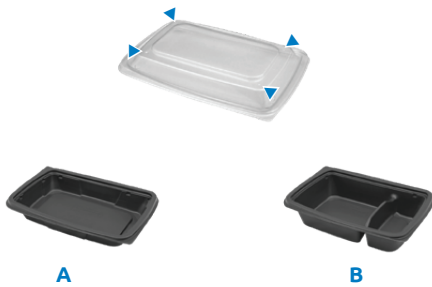

Rectangular Lids

Small Entrée Containers Vented Lid