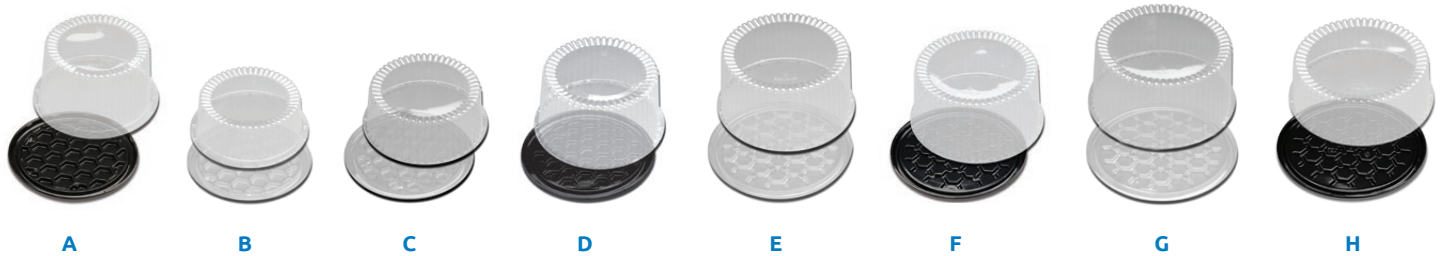

Round Cakes - OPS

Item No.	Description	Base Style	Material	Color	Dia. (in.) x Ht. (in.)	Case Wt. (lbs.)	Sleeve Pack	Case Pack	Cube (Ft.3)	Ti x Hi
Base/Dome Combos for 7" Cakes										
G20-1	Base w/ Fluted Dome, 1-2 Layers	7	OPS	Black	9.34 x 3.30	16.76	45	180	6.67	4 x 4
A G21-1	Base w/ Fluted Dome, 2-3 Layers	7	OPS	Black	9.34 x 4.90	19.09	45	180	6.67	4 x 4
B H30-1	Base w/ Fluted Dome, 1-2 Layers	7	OPS	Clear	9.34 x 3.30	16.05	45	180	6.67	4 x 4
H31-1	Base w/ Fluted Dome, 2-3 Layers	7	OPS	Clear	9.34 x 4.90	19.15	45	180	6.67	4 x 4
H31H-1	Heavy Weight Base w/ Fluted Dome, 2-3 Layers	7	OPS	Clear	9.34 x 4.90	19.88	45	180	6.67	4 x 4
Bases/Dome Combos for 8" Cakes										
G22-1	Base w/ Fluted Dome, 1-2 Layers	7	OPS	Black	10.44 x 3.80	20.49	80	160	6.67	4 x 4
C G23-1	Base w/ Fluted Dome, 2-3 Layers	7	OPS	Black	10.44 x 5.30	23.83	80	160	6.67	4 x 4
D H32-1	Base w/ Fluted Dome, 1-2 Layers	7	OPS	Clear	10.44 x 3.80	20.14	80	160	6.67	4 x 4
H33-1	Base w/ Fluted Dome, 2-3 Layers	7	OPS	Clear	10.44 x 5.30	25.18	80	160	6.67	4 x 4
Bases/Dome Combos for 9" Cakes										
G24-1	Base w/ Fluted Dome, 1-2 Layers	8	OPS	Clear	11.06 x 3.70	13.09	40	80	4.33	6 x 4
G25-1	Base w/ Fluted Dome, 1-2 Layers	8	OPS	Black	11.06 x 3.70	12.80	40	80	4.33	6 x 4
E G26-1	Base w/ Fluted Dome, 2-3 Layers	8	OPS	Clear	11.06 x 5.30	14.95	40	80	4.33	6 x 4
F G27-1	Base w/ Fluted Dome, 2-3 Layers	8	OPS	Black	11.06 x 5.30	14.95	40	80	4.33	6 x 4
Bases/Dome Combos for 10" Cakes										
G32-1	Base w/ Fluted Dome, 1-2 Layers	8	OPS	Clear	11.87 x 3.90	14.57	40	80	4.33	6 x 4
G G33-1	Base w/ Fluted Dome, 1-2 Layers	8	OPS	Black	11.87 x 3.90	14.57	40	80	4.33	6 x 4
G34-1	Base w/ Fluted Dome, 2-3 Layers	8	OPS	Clear	11.87 x 5.50	17.53	40	80	4.33	6 x 4
H G40-1	Base w/ Fluted Dome, 2-3 Layers	8	OPS	Black	11.87 x 5.50	17.02	40	80	4.33	6 x 4