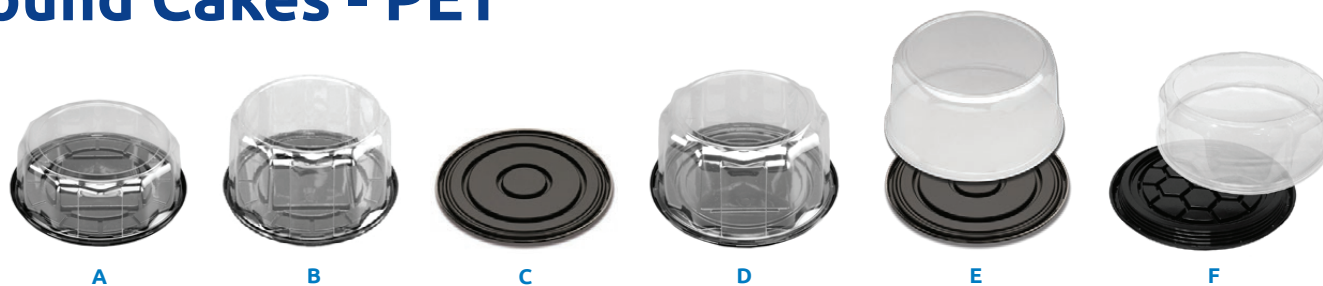

Round Cakes - PET

Item No.	Description	Base Style	Material	Color	Dia. (in.) x Ht. (in.)	Case Wt. (lbs.)	Sleeve Pack	Case Pack	Cube (ft.3)	Ti x Hi	
Base/Dome Combos for 8.5" Cakes											
	CP-1025350C1	Cake Base w/ Low Scalloped Dome	3	PET	Black/Clear	10.38 x 3.50	21.50	100	100	5.41	4 x 5
A	CP-1025350NFC1	Cake Base w/ Low Scalloped Dome	3	PET	Black/Clear	10.38 x 3.70	17.93	100	100	5.47	4 x 5
	CP-1025350NFC1R	Cake Base w/ Low Scalloped Dome	3	PET	Clear/Clear	10.38 x 3.70	17.93	100	100	5.47	4 x 5
B	CP-1025525NFC1	Cake Base w/ High Scalloped Dome	3	PET	Black/Clear	10.38 x 5.40	20.54	100	100	5.47	4 x 5
	CP-1025525NFC1R	Cake Base w/ High Scalloped Dome	3	PET	Clear/Clear	10.38 x 5.40	20.54	100	100	5.47	4 x 5
	CP-1025725SB1	Cake Base w/ Extra High Scalloped Dome	3	PET	Black/Clear	10.38 x 7.25	14.09	50	50	3.23	8 x 4
	CP-1025725SCLR	Cake Base w/ Extra High Scalloped Dome	3	PET	Clear/Clear	10.38 x 7.25	14.09	50	50	2.83	8 x 4
Base, Dome and Combos for 9" Cakes											
C	DCB40P	Cake Base	4	PET	Black	11.56 x 0.37	17.29	200	200	5.00	6 x 3
	DCD45P	5.25" High Scalloped Dome	-	PET	Clear	11.20 x 5.27	16.97	80	80	3.59	6 x 4
D	CP-1075550	Cake Base w/ High Scalloped Dome	5	PET	Black/Clear	11.10 x 5.50	12.05	25	50	2.96	6 x 6
	CP-1075550CLR	Cake Base w/ High Scalloped Dome	5	PET	Clear/Clear	11.10 x 5.50	12.05	25	50	2.96	6 x 6
	CP-1075600CLR	Cake Base w/ Extra High Scalloped Dome	5	PET	Clear	11.10 x 6.16	12.00	50	50	2.79	6 x 6
E	DC46P	Cake Base w/ Medium High Scalloped Dome	4	PET	Black/Clear	11.56 x 5.30	15.74	50	50	3.89	6 x 4
Base/Dome Combos for 10" Cakes											
	CP-CVC12450	Cake Base w/ Low Scalloped Dome	6	PET	Black/Clear	12.25 x 4.57	19.00	30	60	4.20	6 x 2
F	CP-CVC12350	Cheesecake Base Scalloped Dome	6	PET	Black/Clear	12.25 x 3.35	18.59	60	60	3.89	6 x 2
	CP-CVC12350P1	Cheesecake Base w/3.5" Scalloped Dome	6	PET	Black/Clear	12.25 x 3.35	18.59	60	60	4.20	6 x 2