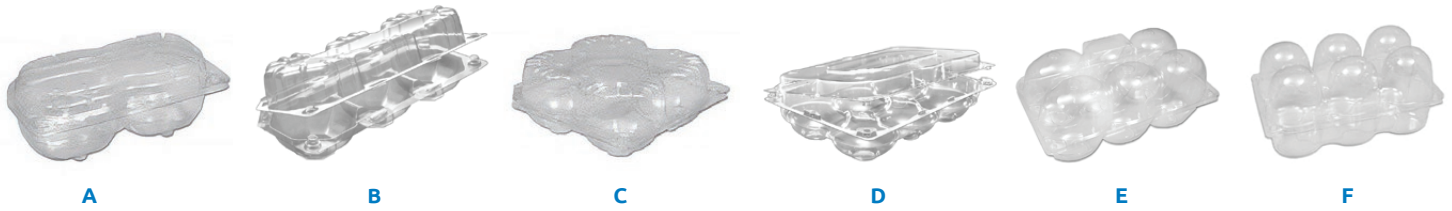

Bubble Clamshells

Item No.	Description	Material	Color	Lngh. x Wdth. x Ht. (in.)	Case Wt. (lbs.)	Sleeve Pack	Case Pack	Cube (ft.3)	Ti x Hi	
Bubble Clamshells – Vented										
A	1417	2 ct. Tomato (66 Size), Rim-Vented w/ Slot Vents	PET	Clear	7.00 x 3.75 x 2.88	24.64	510	510	4.26	4 x 6
B	1213	3 ct. Tomato (66 size), Rim-Vented	PET	Clear	9.50 x 3.70 x 2.85	30.00	600	600	4.18	4 x 6
	1034	4 ct. Tomato (67 Size) w/ 4 Round Top Vents	PET	Clear	6.00 x 5.88 x 2.65	30.10	500	500	5.58	4 x 5
C	1035	4 ct. Tomato (66 Size) w/ Round Top and 4 Round Bottom Vents	PET	Clear	6.38 x 6.38 x 2.85	32.21	500	500	4.18	4 x 6
	1111	4 ct. Tomato (66 Size) w/ Round Top and 4 Round Bottom Vents	PET	Clear	6.38 x 6.38 x 2.85	33.00	500	500	5.02	6 x 3
	1165	6 ct. Tomato (66 Size), Rim-Vented	PET	Clear	9.50 x 6.50 x 3.00	24.31	250	250	4.18	4 x 6
	1090	8 ct. Tomato (66 Size), Rim-Vented	PET	Clear	12.25 x 6.45 x 2.87	36.00	250	250	5.51	6 x 3
D	1249	6 ct. Produce w/ 8 Top Vent Holes	PET	Clear	11.00 x 7.15 x 3.00	28.28	200	200	4.26	4 x 6
E	1332	6 ct. Mango w/ Top Vent Holes and Rim Venting	PET	Clear	11.00 x 7.10 x 5.00	31.35	170	170	4.20	4 x 6
F	1510	6 ct. Mango, Rim-vented	PET	Clear	9.50 x 5.70 x 5.00	30.40	250	250	4.18	4 x 6
Bubble Clamshells – Non-vented										
	46033020	2 ct. Mini Lettuce	PET	Clear	11.67 x 9.59 x 4.52	16.17	2	200	2.59	7 x 4
	1234	4 ct. Tomato (66 Size)	PET	Clear	6.38 x 6.38 x 2.85	33.00	500	500	5.02	4 x 6
	1283	4 ct. Tomato (66 Size)	PET	Clear	6.38 x 6.38 x 2.85	33.00	500	500	5.01	6 x 3
	1126	6 ct. Kiwi	PET	Clear	6.47 x 6.37 x 2.30	26.00	400	400	5.02	6 x 3
	1036	8 ct. Kiwi	PET	Clear	6.49 x 6.40 x 2.71	31.00	500	500	5.02	6 x 3
	1631	8 ct. Apple	PET	Clear	14.50 x 7.50 x 3.50	46.50	170	170	5.12	6 x 3