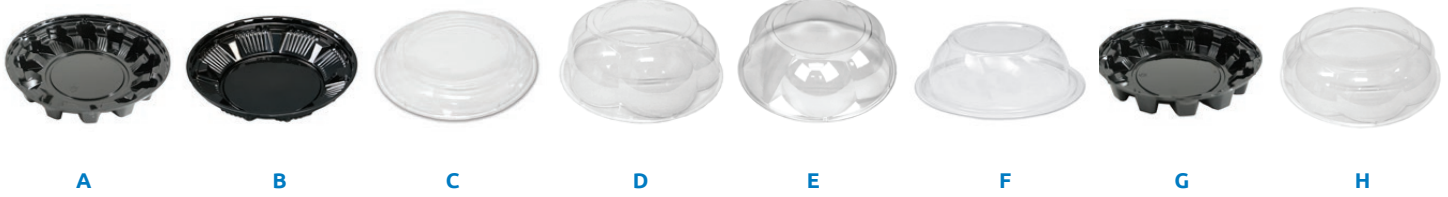

Pie Bases & Domes
Sold Separately

Pie Bases & Domes
Sold Separately

Item No.	Description	Style	Material	Color	Dia. (in.) x Ht.	Case Wt. (lbs.)	Sleeve Pack	Case Pack	Cube (ft.3)	Ti x Hi

Pie Bases & Interchangeable Domes for 8" Pies

A	48800028	Pie Base		PET	Black	9.18 x 1.47	22.06	70	280	3.92	4 x 5
B	PP9D8	Pie Base		PET	Black	9.22 x 1.70	16.20	60	240	5.71	4 x 4
C	47810028	Low Pie Saver Dome		PET	Clear	8.85 x 1.12	15.57	280	280	2.42	8 x 5
D	47828028	High Scalloped Pie Saver Dome		PET	Clear	8.85 x 2.83	19.36	280	280	3.06	6 x 5
E	47828128	High Scalloped Pie Saver Dome w/ Panel		PET	Clear	8.85 x 2.83	20.80	35	280	3.21	6 x 5
F	CVP9250K	High Pie Saver Dome		PET	Clear	8.88 x 2.60	23.92	75	300	4.46	4 x 5
	37029591	Low Fluted Pie Dome		PS	Clear	9.02 x 1.27	71.30	45	1890	29.96	1 x 1

Pie Bases & Interchangeable Domes for 9" Pies

G	48900028	Pie Base		PET	Black	10.13 x 1.62	24.73	280	280	4.59	4 x 5
	37010691	Low Fluted Pie Dome w/ Deep Top indentation		PS	Clear	9.65 x 1.16	119.76	150	2850	29.96	1 x 1
	37010891	Low Fluted Pie Dome w/ Shallow Top indentation, Bulk Pack		PS	Clear	9.65 x 1.12	83.74	100	1900	29.96	1 x 1
H	47925028	High Scalloped Pie Saver Dome		PET	Clear	9.69 x 2.50	22.00	280	280	3.60	4 x 6
	47910028	Low Pie Saver Dome		PET	Clear	9.69 x 2.25	29.00	70	280	3.63	4 x 6

Crust Saver Dome

	47023950	Inverted Crust Saver for Aluminum		PET	Clear	8.75 x 1.22	21.45	250	500	1.55	10 x 5