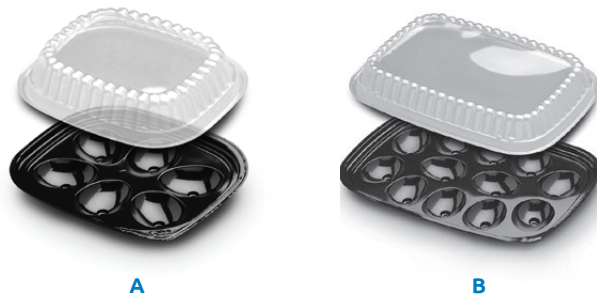

Egg Trays, Lids & Combos

A

B

Item No.	Description	Material	Color	Dia. x Ht. (in.)	Case Wt. (lbs.)	Sleeve Pack	Case Pack	Cube (ft.3)	Ti x Hi
Round Tray, Lid & Combo									
4134	24-Comp. Egg Tray	PET	Black	12.50 x 1.20	11.69	80	80	2.64	4 x 5
4135	Lid for 24-Comp. Egg Tray	PET	Clear	12.72 x 1.35	18.85	160	160	5.42	3 x 5
1296	24-Comp. Egg Tray w/ Ring Lid	PET	Clear	15.25 x 1.35	11.84	30	30	2.80	6 x 5

Item No.	Description	Material	Color	Lngh. x Wdth. x Ht. (in.)	Case Wt. (lbs.)	Sleeve Pack	Case Pack	Cube (ft.3)	Ti x Hi
Rectangular Tray/Lid Combos									
I15PC	6-Comp. Egg Tray w/ Scalloped Dome	PET	Clear/ Clear	6.88 x 5.88 x 2.38	19.91	416	416	2.71	6 x 6
I15-1C	6-Comp. Egg Tray w/ Scalloped Dome	PS	Clear/ Clear	6.88 x 5.88 x 2.38	19.37	104	416	2.71	6 x 6
A I15P	6-Comp. Egg Tray w/ Scalloped Dome	PET	Black/ Clear	6.88 x 5.88 x 2.38	19.91	416	416	2.71	6 x 6
B I51P	12-Comp. Egg Tray w/ Scalloped Dome	PET	Black/ Clear	10.19 x 7.38 x 2.38	29.82	82	328	4.44	6 x 4
I51PC	12-Comp. Egg Tray w/ Scalloped Dome	PET	Clear/ Clear	8.20 x 4.00 x 1.25	29.82	82	328	4.44	6 x 4