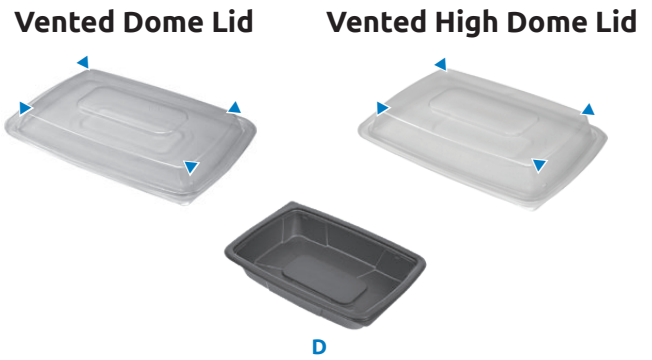

Large Entrée Containers

Item No.	Description	Material	Color	Lngth. x Wdth. x Ht. (in.)	Case Wt. (lbs.)	Sleeve Pack	Case Pack	Cube (ft.3)	Ti x Hi	
Small Entrée Containers & Matching Lid										
A	CT784-1024	24 oz. Base	MFPP	Black	10.30 x 7.15 x 1.30	17.44	60	240	3.44	5 x 5
B	CT784-1032	32 oz. Base	MFPP	Black	10.30 x 7.15 x 1.62	21.00	60	240	3.44	5 x 5
C	CT784-1048	48 oz. Base	MFPP	Black	10.30 x 7.15 x 2.26	23.47	60	240	3.63	5 x 5
PL284-1014H3	Vented Dome Lid	PP	Clear	10.30 x 7.15 x 1.14	12.22	240	240	2.73	5 x 6	
Large Entrée Containers & Matching Lids										
CT584-1154	54 oz. Base	MFPP	White	11.40 x 8.15 x 2.00	24.10	60	240	4.49	4 x 5	
D	CT784-1154	54 oz. Base	MFPP	Black	11.40 x 8.15 x 2.00	24.10	60	240	4.49	4 x 5
PL284-1114H3	Vented Dome Lid	PP	Clear	11.40 x 8.15 x 1.14	15.34	60	240	3.78	5 x 5	
PL284-1124H3	Vented High Dome Lid	PP	Clear	11.40 x 8.15 x 1.54	17.47	60	240	3.78	5 x 5