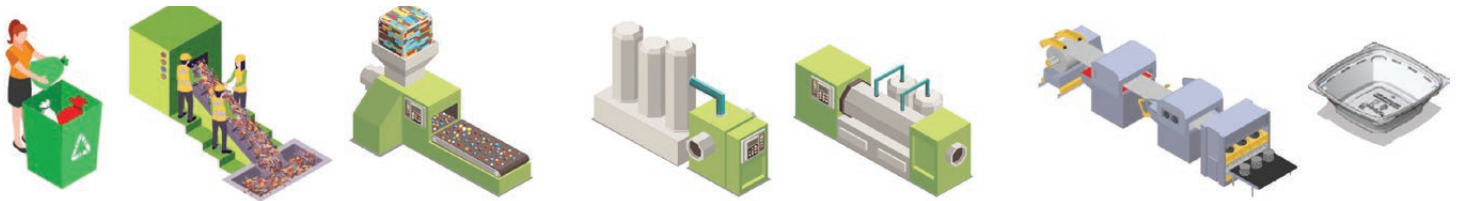

Post-Consumer PET Overview

1: D&W's sophisticated contaminant removal system allows a broader range of post consumer PET to be utilized as input into their manufacturing process.

2: With all contaminants removed during extrusion, the result is a PET sheet free from all impurities and ready for thermoforming.

3: D&W's final output is crystal clear PET packaging that can be made with 50% PCR without sacrificing optics.

D&W's extrusion process utilizes a state-of-the-art Extrusion System, allowing us to take non-FDA grade recycled PET and turn it into high quality FDA approved food packaging.

What does this mean for our customers?

- Premium quality sheet with fewer imperfections than others in the market
- Clear PET packaging, with superior optics
- Higher utilization of recycled PET that would have otherwise gone to the landfill
- Better security of supply vs. the competition since our contamination removal system allows for a broader range of input materials