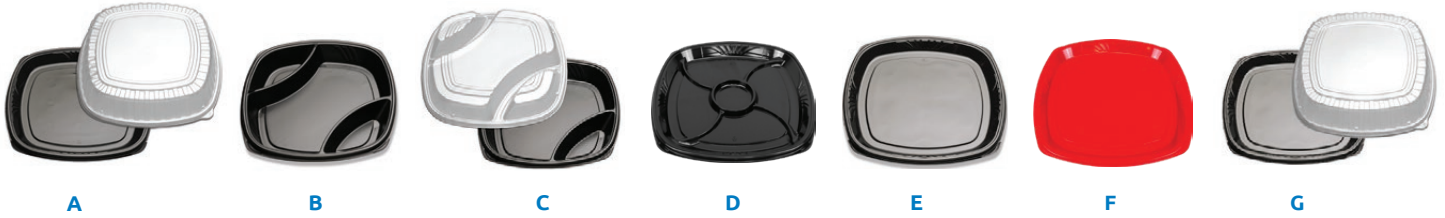

Forum® Catering

Item No.	Description	Material	Color	Lngh. x Wdth. x Ht. (in.)	Case Wt. (lbs.)	Sleeve Pack	Case Pack	Cube (ft.3)	Ti x Hi	
Forum® 16" Base & Lid Combo										
A	BP713-169CP	96 oz. Shallow Base & High Dome Lid	HIPS/OPS	High Gloss Black/Clear	16.40 x 16.40 x 4.10	12.15	25	25	3.53	4 x 5
Forum® 16" 3-Comp. Bases & Combo*										
B	CF723-163-1	186 oz. 3-Comp. Deep Base	C-Fine	Black	16.40 x 16.40 x 2.36	17.56	20	40	3.90	4 x 5
B	CF723-163	186 oz. 3-Comp. Deep Base	C-Fine	Black	16.40 x 16.40 x 2.36	21.56	20	40	3.90	4 x 5
C	CF723-1693CP	186 oz. 3-Comp. Deep Base & Low Dome Lid	C-Fine/OPS	Black/Clear	16.40 x 16.40 x 2.48	15.32	25	25	3.99	4 x 5
Forum® 16" 5-Comp. Bases*										
D	BP713-164-1	80 oz. 5-Comp. Shallow Base	HIPS	High Gloss Black	16.40 x 16.42 x 1.25	15.90	25	50	3.53	4 x 5
D	BP713-164	80 oz. 5-Comp. Shallow Base	HIPS	High Gloss Black	16.40 x 16.40 x 1.25	13.60	20	40	3.90	4 x 5
Forum® 18" Bases, Lids & Combo										
E	BP713-180-1	128 oz. Shallow Base	HIPS	High Gloss Black	18.00 x 18.00 x 1.25	27.28	30	60	5.01	4 x 5
F	HIR13-180	128 oz. Shallow Base	HIPS	High Gloss Red	18.00 x 18.00 x 1.25	23.10	50	50	4.06	4 x 5
F	HIR13-180-1	128 oz. Shallow Base	HIPS	High Gloss Red	18.00 x 18.00 x 1.25	27.68	30	60	5.01	4 x 5
	CL213-180-1	Low Dome Lid	OPS	Clear	18.00 x 18.00 x 1.65	11.48	30	60	4.60	4 x 5
	CL213-185-1	Medium High Dome Lid	OPS	Clear	18.00 x 18.00 x 2.65	11.42	30	60	5.01	4 x 5
	CL213-189-1	High Dome Lid	OPS	Clear	18.00 x 18.00 x 3.66	11.58	30	60	5.01	4 x 5
G	BP713-189CP	128 oz. Shallow Base w/High Dome Lid	HIPS/OPS	High Gloss Black/Clear	18.00x 18.00 x 3.27	16.99	25	25	4.31	4 x 5

Refer to page 50 to learn more about C-Fine®

*Multi-compartment lids only work with multi-compartment bases, whereas single compartment lids work with all bases