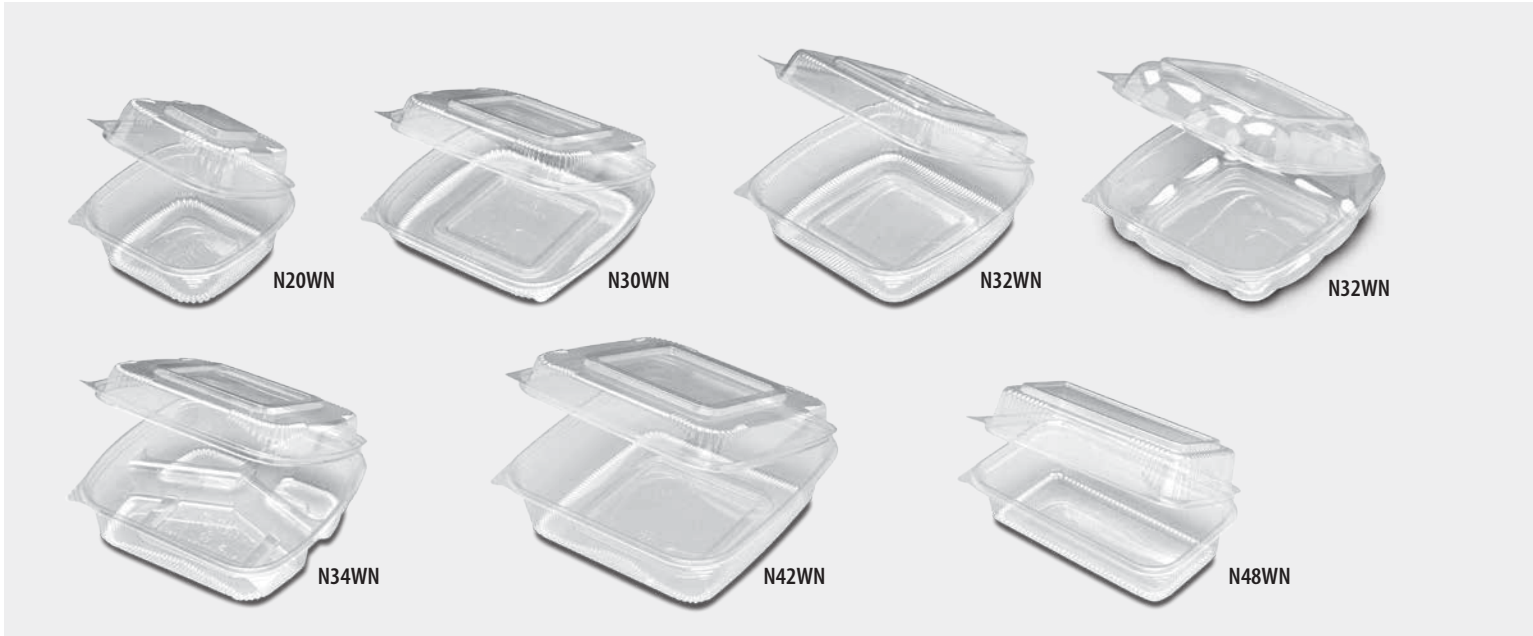

Sustainable

NaturesPLastic® / SeeShell®

HINGED CONTAINERS