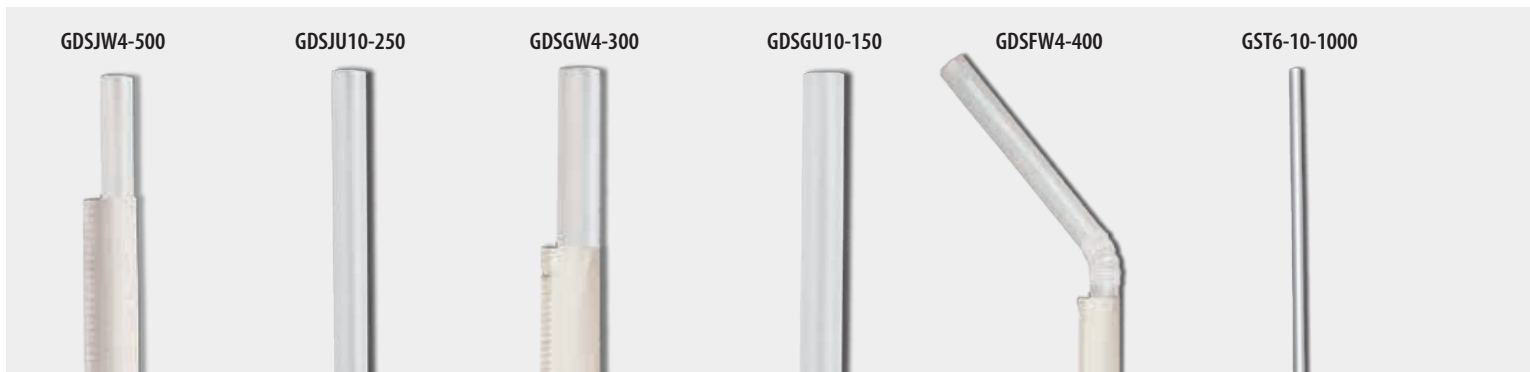

envioware

STRAWS & STIRRERS