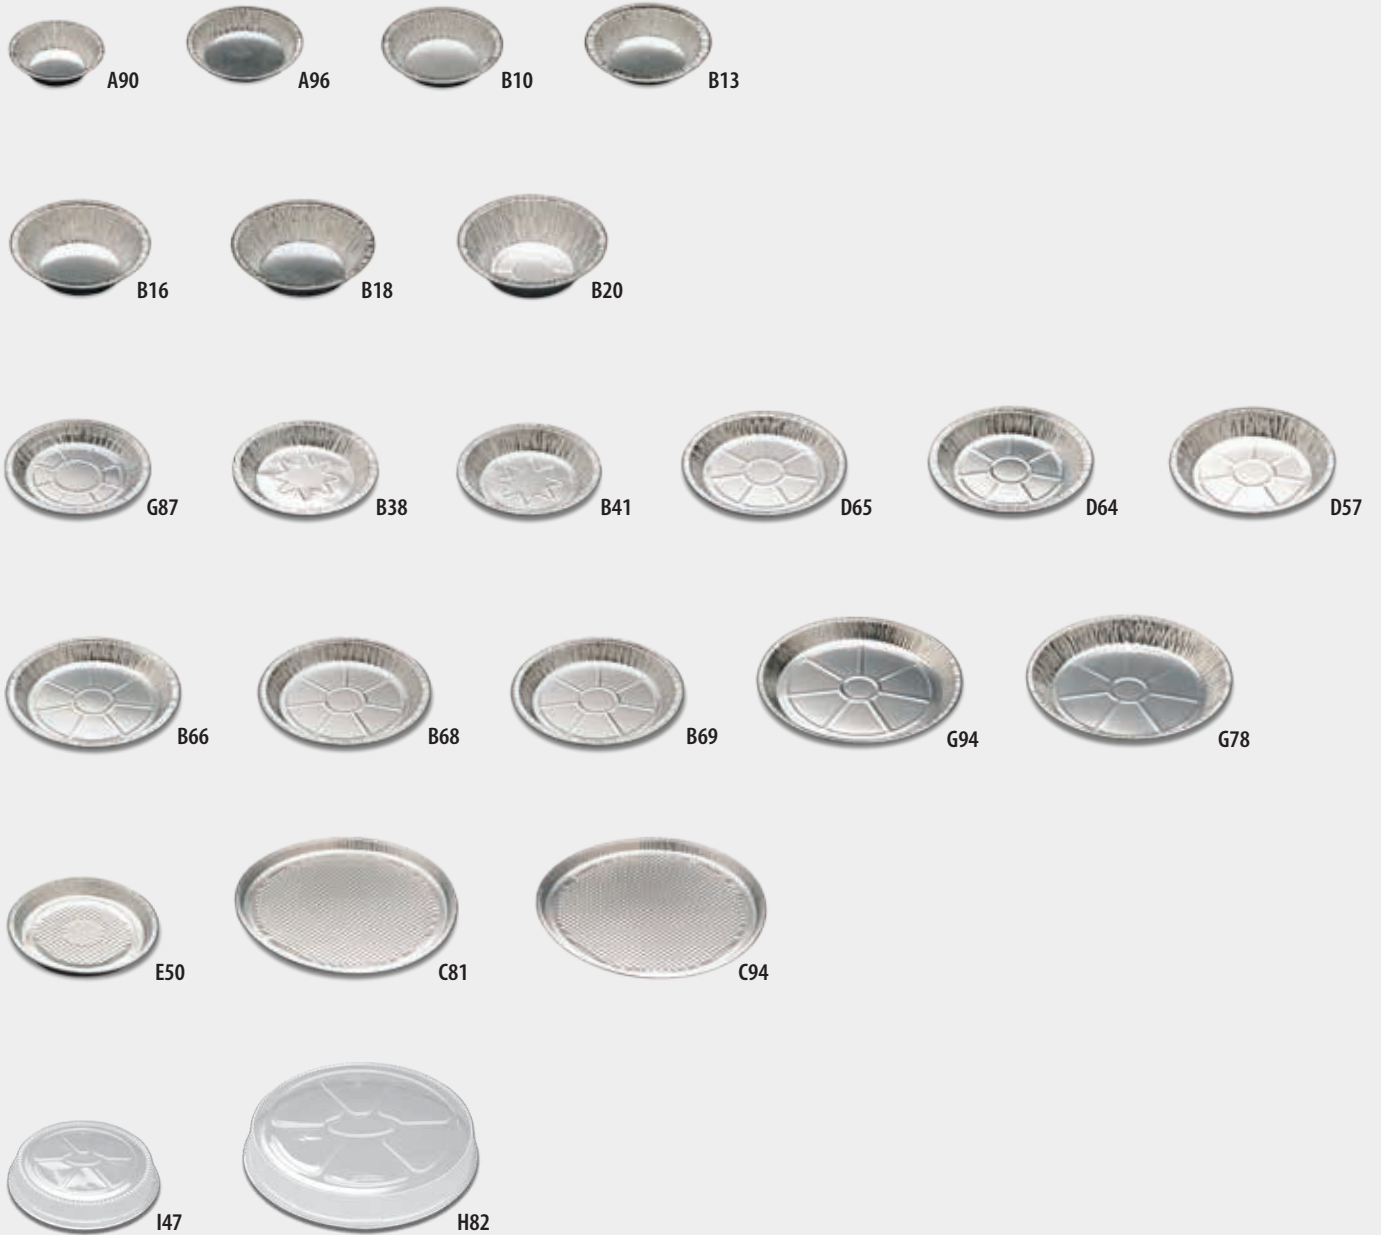

Aluminum Containers

Pie & Pizza Containers

ROUND PANS & DOME LIDS