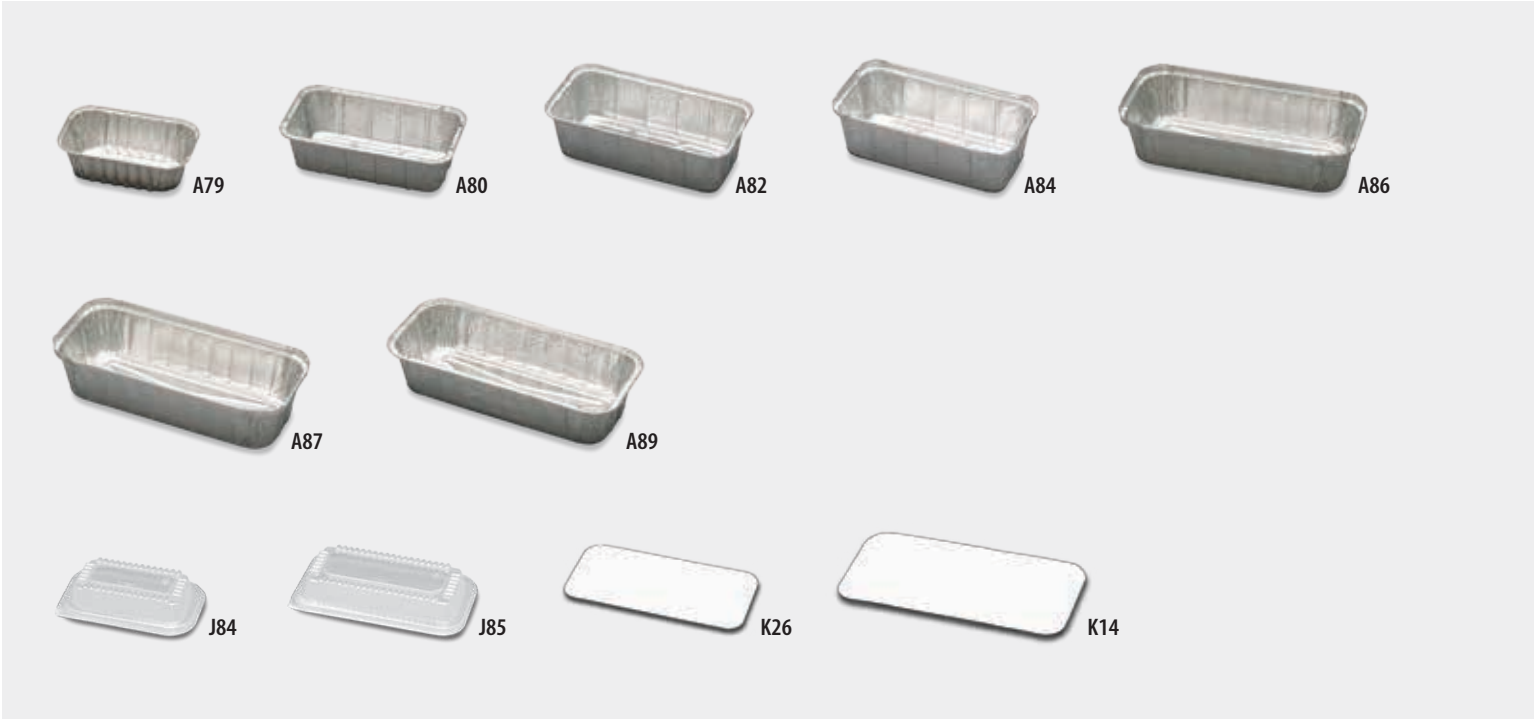

Aluminum Containers

Baking Containers

LOAF PANS & LIDS