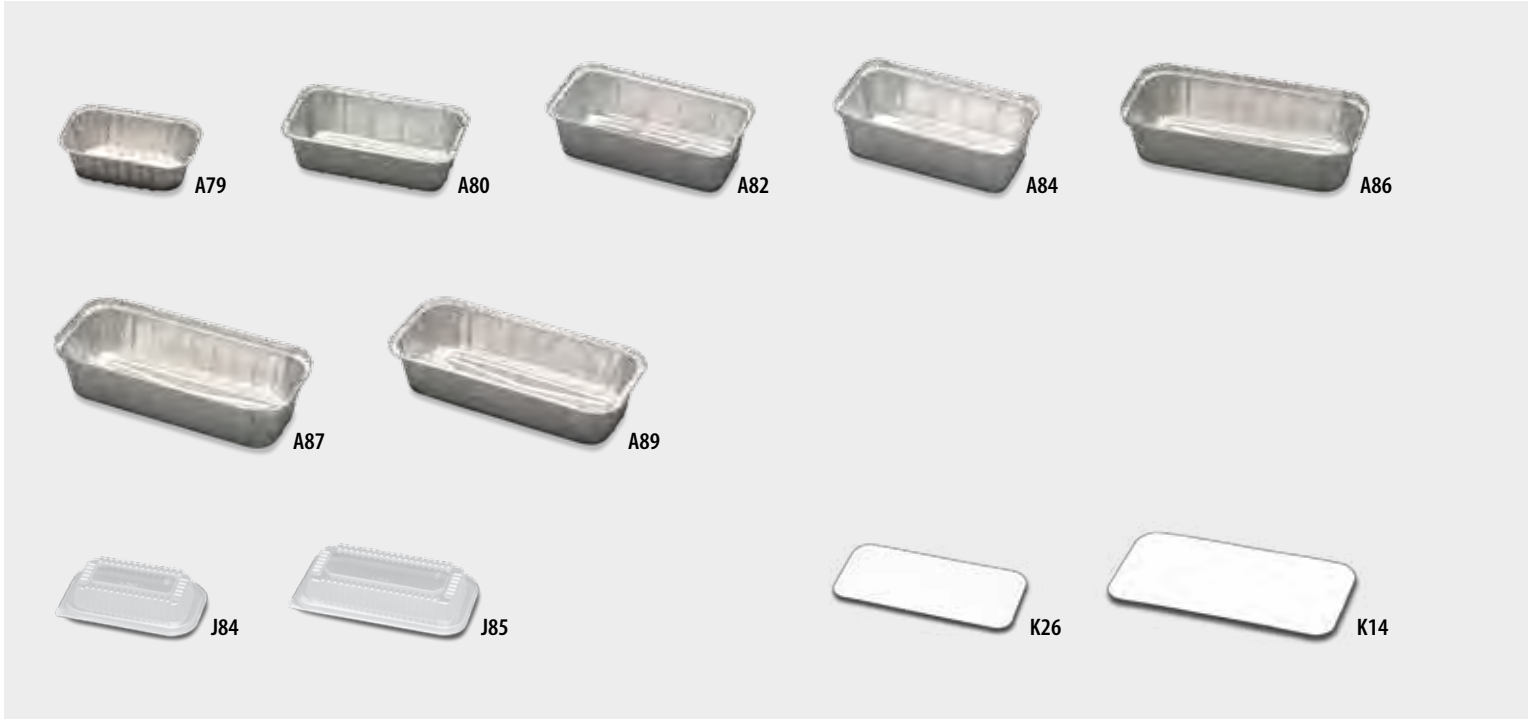

Aluminum Containers

Baking

LOAF PANS & LIDS