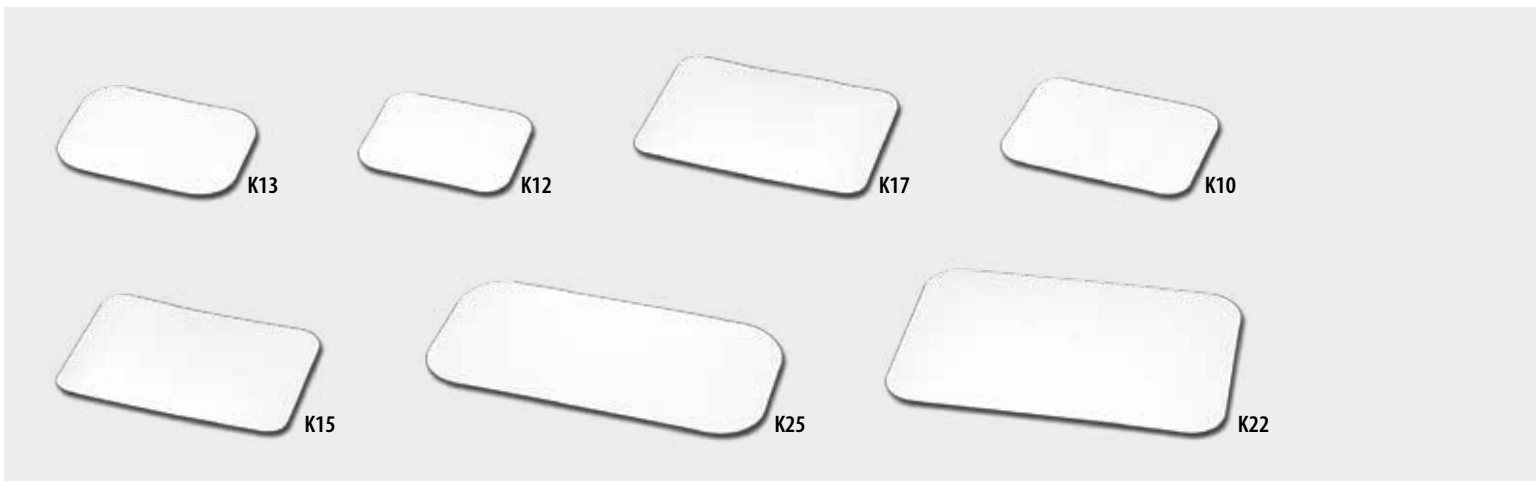

Aluminum Containers

Foil Container Lids

ROUND DOMES & FOIL BOARD LIDS

OBLONG DOMES

OBLONG FOIL BOARD LIDS

Aluminum Containers Foil Container Lids Round Domes & Foil Board Lids

Item No.	Description	Material	Color	Top Out Dimen. (in.)	Top In Dimen. (in.)	Depth (in.)	Case Wt. (lbs.)	Cube (ft ³)	Case Pack
H22	Dome for 7" Round	OPS	Clear	7.06	6.38	0.69	8.00	0.67	500
H23	Dome for 8" Round	OPS	Clear	8.25	7.44	0.69	12.00	1.07	500
H24	Dome for 9" Round	OPS	Clear	8.88	8.00	0.69	12.00	1.03	500
K16	Board Lid for 4 oz. Utility Cup	Foil Board (FB)	Foil Board	3.03	3.00	-	5.00	0.34	1000
K18	Board Lid for 7" Round	Foil Board (FB)	Foil Board	7.09	-	-	10.48	0.31	500
K19	Board Lid for 8" Round	Foil Board (FB)	Foil Board	8.22	-	-	14.24	0.38	500
K21	Board Lid for 9" Round	Foil Board (FB)	Foil Board	8.88	-	-	15.14	0.47	500