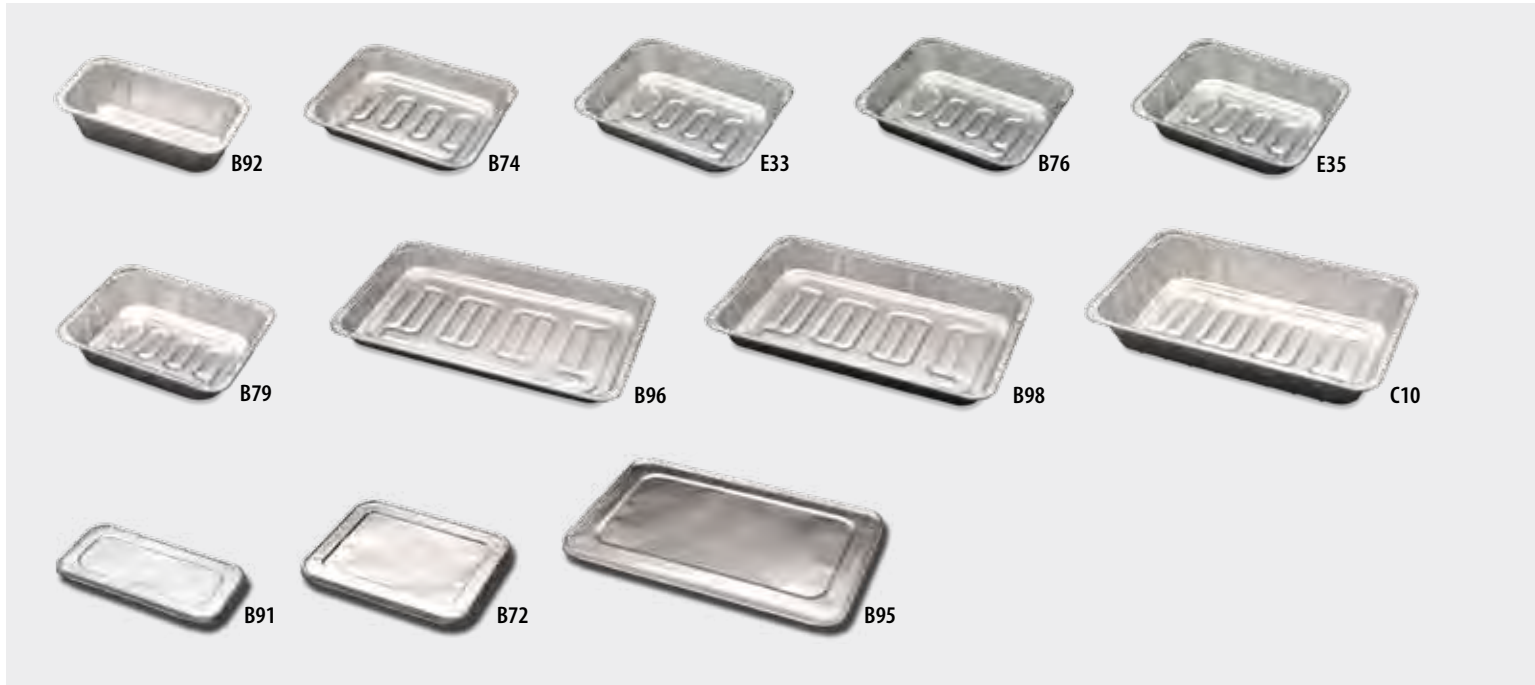

Aluminum Containers

PerformancePak® Steamtable Pans

OBLONGS & LIDS

Roasters

RECTANGLES & OVALS

Aluminum Containers PerformancePak® Steamtable Pans Oblongs & Lids

Item No.	Description	Material	Color	Top Out Dimen. (in.)	Top In Dimen. (in.)	Depth (in.)	Fl. Oz.	Case Wt. (lbs.)	Cube (ft ³)	Case Pack	Corresponding Lids
B92	1/3 Steamtable	Alum	Silver	12.63 x 6.50	11.75 x 5.63	3.94	93.00	10.40	2.03	100	B91
B74	1/2 Steamtable Shallow	Alum	Silver	12.75 x 10.38	11.75 x 9.38	1.50	78.75	10.00	1.83	100	B72
E33	1/2 Steamtable Medium	Alum	Silver	12.75 x 10.38	11.75 x 9.38	2.19	104.00	11.90	1.97	100	B72
B76	1/2 Steamtable Medium, Heavy	Alum	Silver	12.75 x 10.38	11.75 x 9.38	2.19	104.00	12.80	1.91	100	B72
E35	1/2 Steamtable Deep	Alum	Silver	12.75 x 10.38	11.75 x 9.38	2.56	120.00	10.70	2.06	100	B72
B79	1/2 Steamtable Deep	Alum	Silver	12.75 x 10.38	11.75 x 9.38	2.56	120.00	11.14	2.16	100	B72
B96	Full Steamtable Shallow	Alum	Silver	20.75 x 12.81	19.56 x 11.63	1.50	174.80	14.00	2.07	50	B95
B98	Full Steamtable Medium Deep	Alum	Silver	20.75 x 12.81	19.56 x 11.63	2.19	228.00	15.00	2.13	50	B95
C10	Full Steamtable Deep	Alum	Silver	20.75 x 12.81	19.56 x 11.63	3.38	346.00	16.50	2.55	50	B95
B91	Foil Lid for 1/3 Steamtable	Alum	Silver	12.69 x 6.56	12.31 x 6.19	0.50	-	4.00	0.49	100	-
B72	Foil lid for 1/2 Steamtable	Alum	Silver	12.81 x 10.88	12.31 x 9.94	0.63	-	8.30	1.03	100	-
B95	Foil Lid for Full Steamtable	Alum	Silver	20.81 x 12.88	20.31 x 9.47	0.63	-	9.20	1.15	50	-