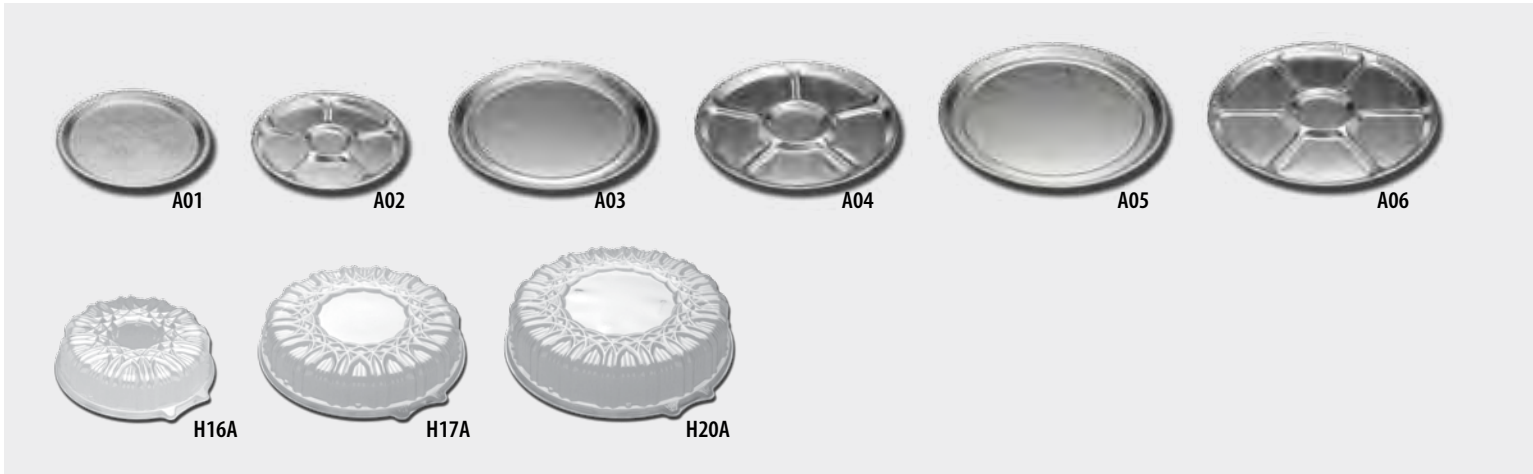

Aluminum Containers

CaterLuxe® Catering

TRAYS & LIDS

CaterServe® Catering

TRAY LIDS

Aluminum Containers CaterLuxe® Catering Trays & Lids

Item No.	Description	Material	Color	Outside Diam. (in.)	Depth (in.)	Case Wt. (lbs.)	Cube (ft³)	Case Pack	Corresponding Lids
A01	12" Embossed Flat Tray	Alum	Silver	12.00	-	9.18	0.90	50	H16A, H16
A02	12" Embossed Lazy Susan Tray	Alum	Silver	12.00	-	9.18	0.90	50	H16A, H16
A03	16" Embossed Flat Tray	Alum	Silver	16.00	-	16.00	1.56	50	H17A, H17
A04	16" Embossed Lazy Susan Tray	Alum	Silver	16.00	-	16.00	1.56	50	H17A
A05	18" Embossed Flat Tray	Alum	Silver	18.00	-	18.00	2.13	50	H20A, H20
A06	18" Embossed Lazy Susan Tray	Alum	Silver	18.00	-	18.00	2.13	50	H20A, H20
H16A	12" Scalloped Dome Lid	OPS	Clear	12.63	2.50	6.00	1.51	50	A01, A02
H17A	16" Scalloped Dome Lid	OPS	Clear	16.44	2.63	12.00	2.92	50	A03, A04
H20A	18" Scalloped Dome Lid	OPS	Clear	18.50	3.25	11.00	3.86	50	A05, A06