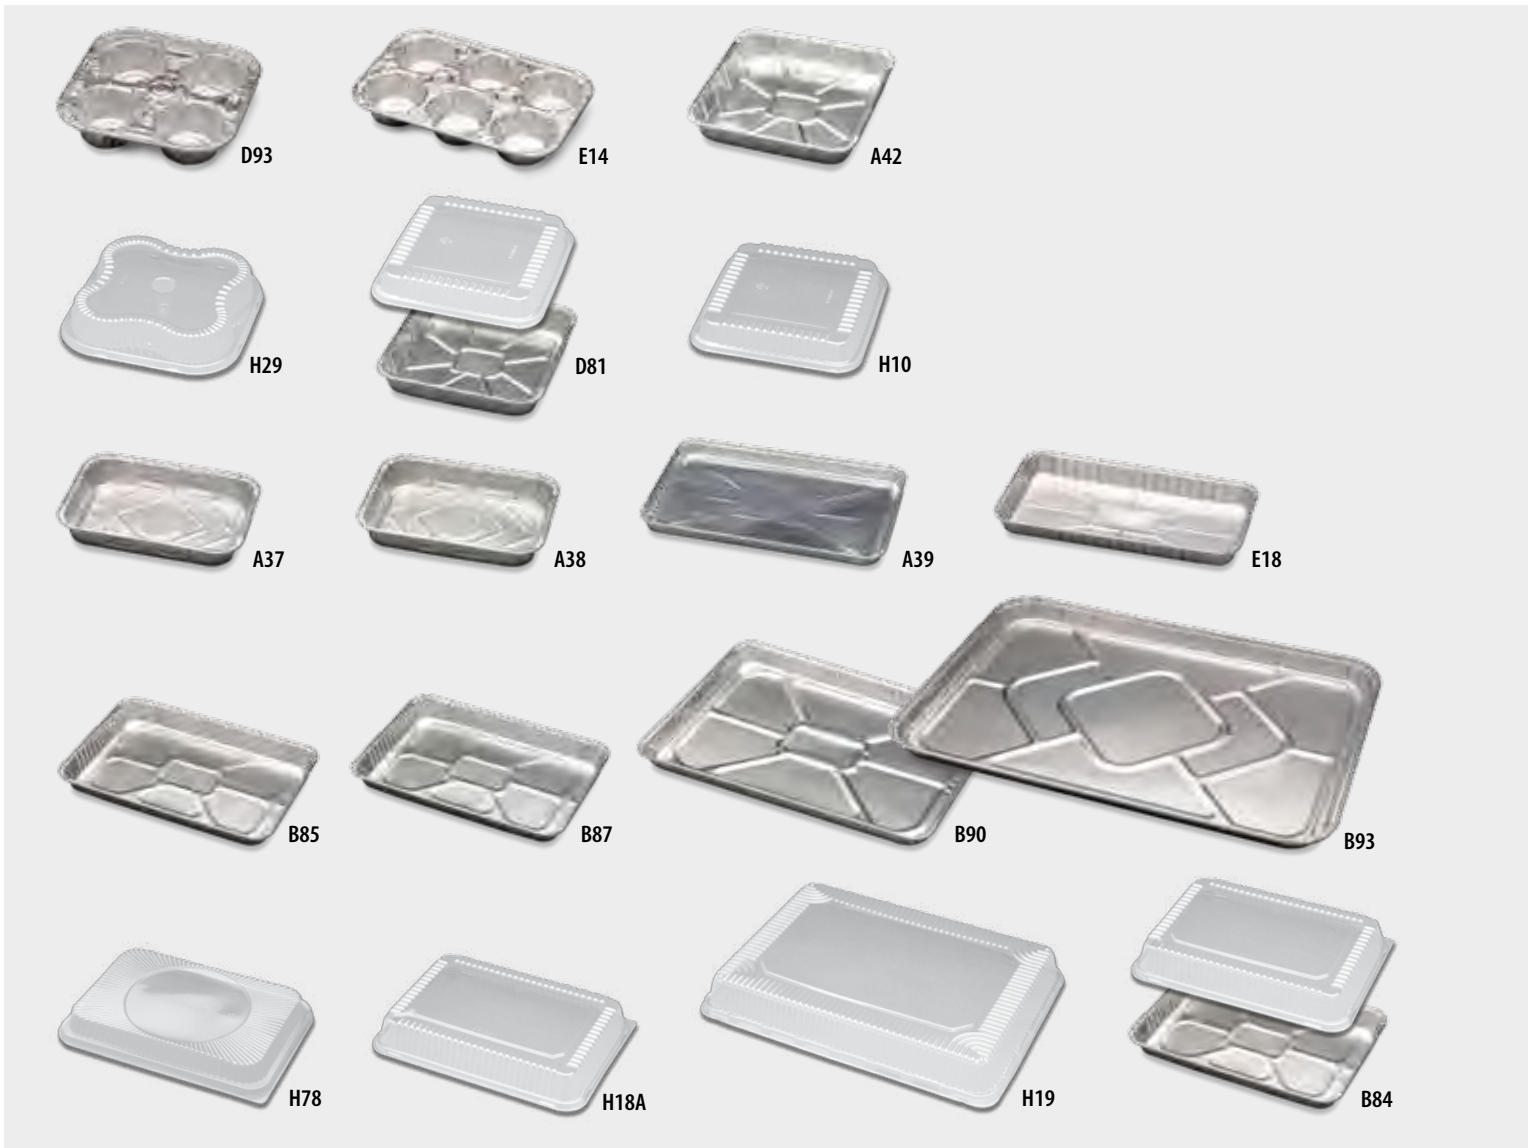

SQUARES, OBLONGS & DOME LIDS