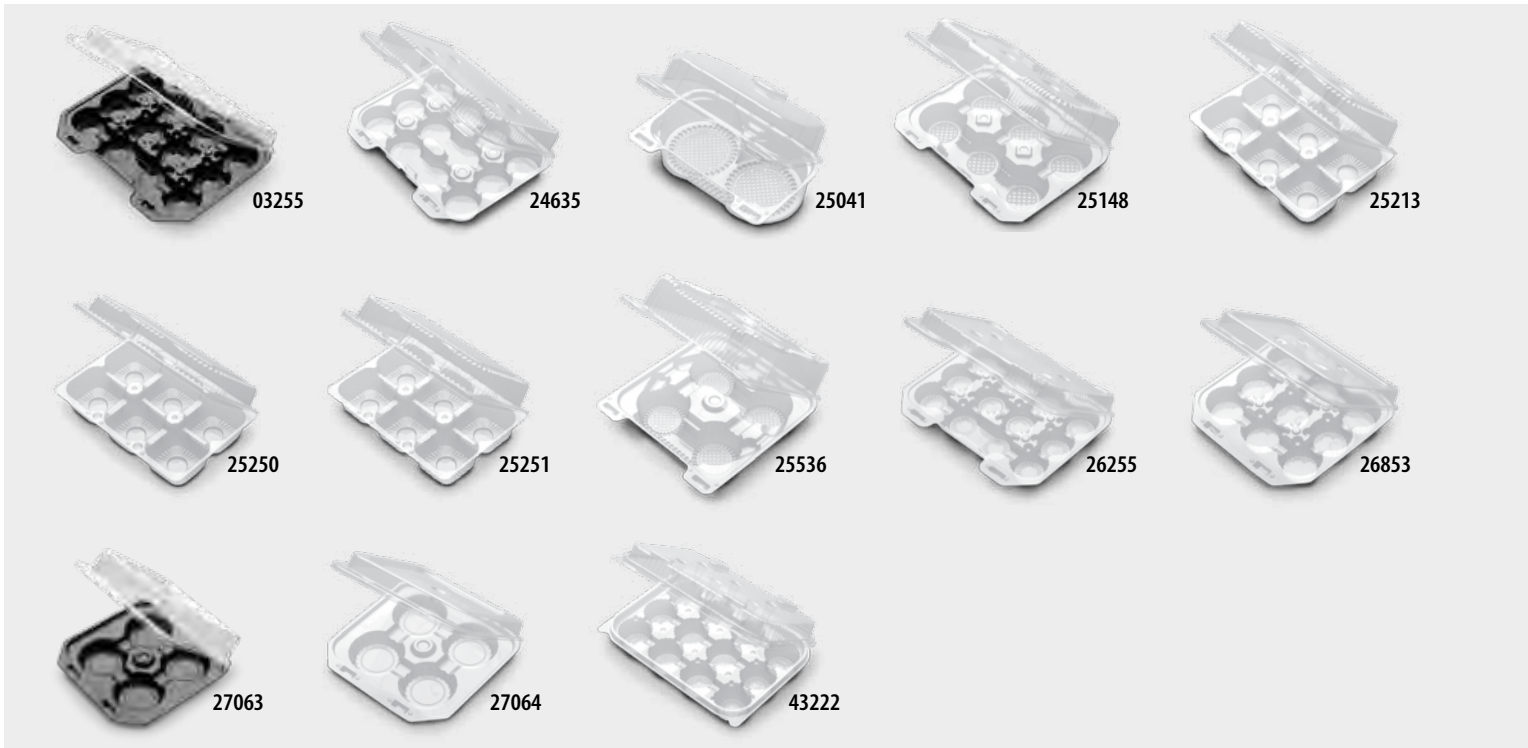

Bakery Muffin

CONTAINERS — PETE