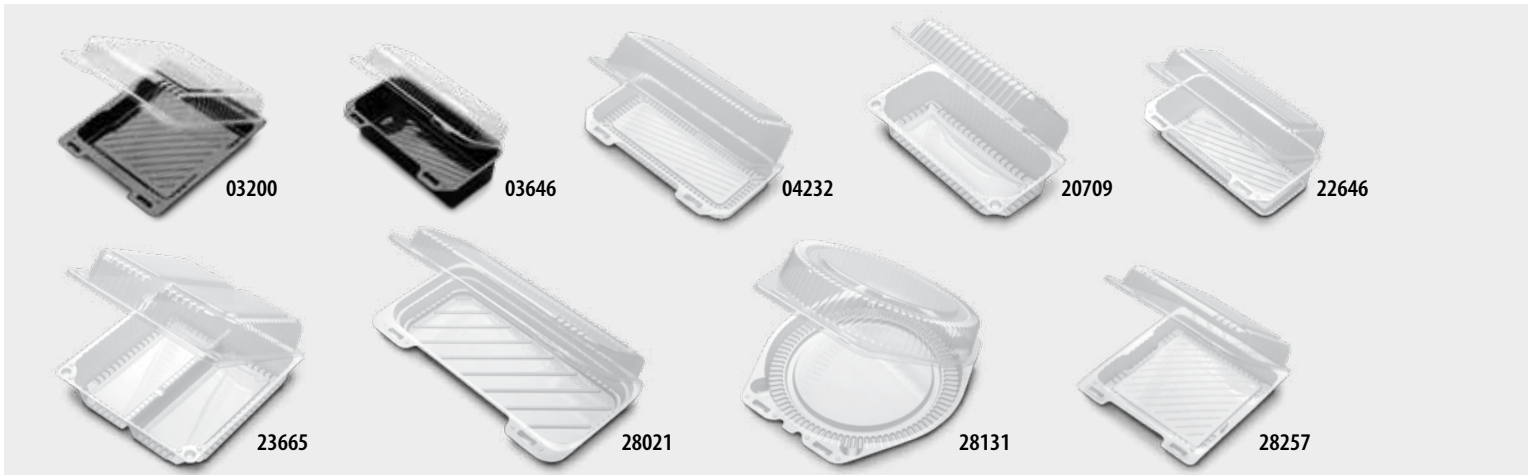

Bakery

DisplayCake®

COMBO PACKS — PETE

Loaf Cake & Danish

CONTAINERS — PETE

Donut & Cookie

CONTAINERS — PETE

Bakery DisplayCake® Combo Packs — PETE

Item No.	Description	Material	Color	Top Out Dimen. (in.)	Top In Dimen. (in.)	Outside Diam. (in.)	Inside Diam. (in.)	Depth (in.)	Case Wt. (lbs.)	Cube (ft³)	Case Pack	Corresponding Lids
DC32P	8" Round Base w/Scalloped Dome, 1-2 Layer	PETE	Black/Clear	-	-	9.81	8.25	3.63	22.00	5.30	100	Combo Pack
DC36P	8" Round Base w/Scalloped Dome, 2-3 layer	PETE	Black/Clear	-	-	9.81	8.25	5.25	24.30	5.70	100	Combo Pack
DC46P	9" Round Base w/Scalloped Dome, 2-3 layer	PETE	Black/Clear	-	-	11.56	9.50	5.25	15.00	3.84	50	Combo Pack
DC72P	1/8 Sheet Cake Base w/Tall Flute Dome	PETE	Black/Clear	11.00 x 9.00	9.25 x 7.25	-	-	4.50	26.30	4.97	100	Combo Pack
DC82P	1/4 Sheet Cake Base w/Tall Scallop Dome	PETE	Black/Clear	14.88 x 11.13	13.88 x 10.88	-	-	4.75	19.00	4.01	50	Combo Pack
DC92P	1/2 Sheet Cake Base w/Tall Scallop Dome	PETE	Black/Clear	20.25 x 15.25	18.88 x 13.88	-	-	4.63	22.30	4.04	25	Combo Pack