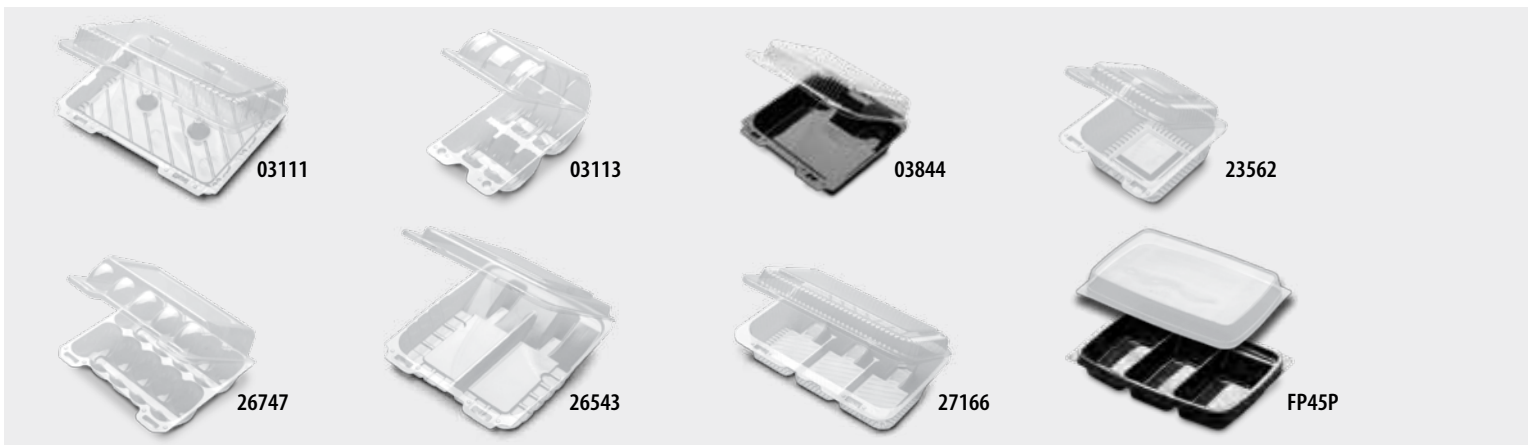

Bakery

DisplayCake®

COMBO PACKS — PETE

Loaf Cake & Danish

CONTAINERS — PETE

Donut & Cookie

CONTAINERS — PETE

Bakery DisplayCake® Combo Packs — PETE

Item No.	Description	Material	Color	Top Out Dimen. (in.)	Top In Dimen. (in.)	Outside Diam. (in.)	Inside Diam. (in.)	Depth (in.)	Case Wt. (lbs.)	Cube (ft³)	Case Pack	Corresponding Lids
DC32P	8" Round Base w/Scalloped Dome, 1-2 Layer	PETE	Black/Clear	-	-	9.81	8.25	3.63	22.00	5.30	100	Combo Pack
DC36P	8" Round Base w/Scalloped Dome, 2-3 layer	PETE	Black/Clear	-	-	9.81	8.25	5.25	24.30	5.70	100	Combo Pack
DC46P	9" Round Base w/Scalloped Dome, 2-3 layer	PETE	Black/Clear	-	-	11.56	9.50	5.25	15.00	3.84	50	Combo Pack
DC72P	1/8 Sheet Cake Base w/Tall Flute Dome	PETE	Black/Clear	11.00 x 9.00	9.25 x 7.25	-	-	4.50	26.30	4.97	100	Combo Pack
DC82P	1/4 Sheet Cake Base w/Tall Scallop Dome	PETE	Black/Clear	14.88 x 11.13	13.88 x 10.88	-	-	4.75	19.00	4.01	50	Combo Pack
DC92P	1/2 Sheet Cake Base w/Tall Scallop Dome	PETE	Black/Clear	20.25 x 15.25	18.88 x 13.88	-	-	4.63	22.30	4.04	25	Combo Pack